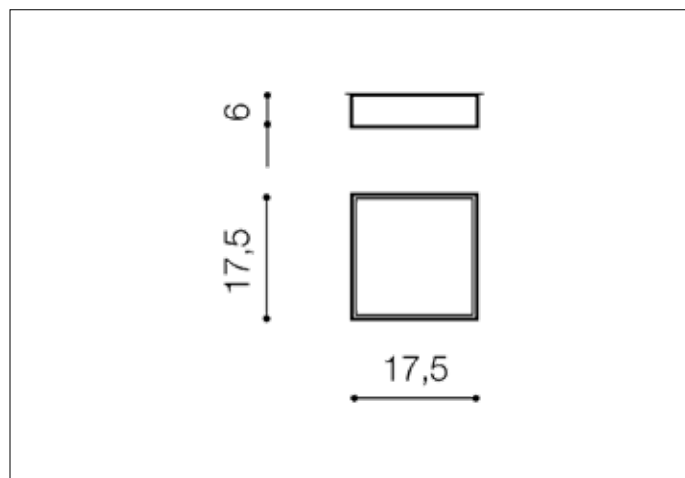

MONZA II S 30 3000K WH
AZ3687, EAN 5901238436874

Dimensions height / width / length [cm] Product Specifications

Product	6 x 30,5 x 30,5
Mounting inlet:	N/A x N/A x N/A
Ceiling base:	N/A x N/A x N/A
Shades	N/A x N/A x N/A

Line	TECHNICAL
Type	Exposed Downlight
Type of track	N/A
Colour	White
Material	Aluminium / Acryl
Light source	1
Type of socket	LED INTEGRATED
Lumens	3190
Kelvins	3000
Beam angle	114°
Dimmable	N/A
CCT	N/A
RGB	N/A
RA	? 80
App remote control	N/A
Remote control	N/A
Voltage	230V
Power	36W
Switch location	N/A
Protection class	IP20
Tilt	N/A
Rotation	N/A

Shipping info height / width / length [cm]

BOX 1:	6,5 x 31 x 31
BOX 2:	N/A x N/A x N/A
BOX 3:	N/A x N/A x N/A
Net weight [kg]	1,1
Gross weight [kg]	1,26

Energy efficiency

Azzardo Sp. z o.o.
ul. Strzeszyńska 33 60-479 Poznań,
NIP: 929-185-75-07