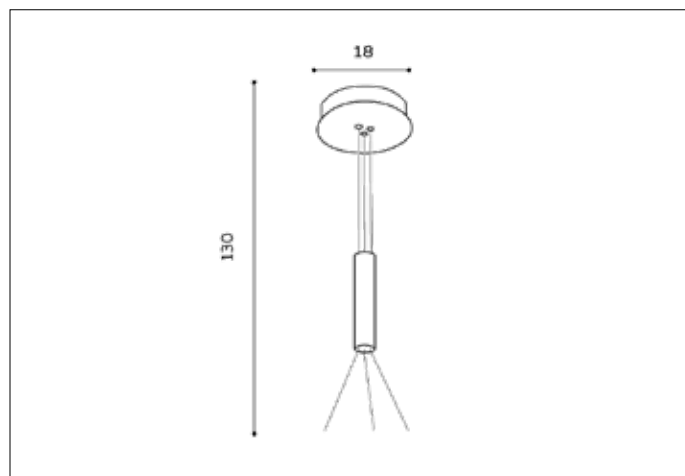

### Dimensions height / width / length [cm] Product Specifications

Product	130 x 18 x N/A
Mounting inlet:	N/A x N/A x N/A
Ceiling base:	4,5 x 18 x N/A
Shades	N/A x N/A x N/A

Line	TECHNICAL
Type	Base
Type of track	N/A
Colour	Black
Material	Aluminium
Light source	1
Type of socket	N/A
Lumens	N/A
Kelvins	N/A
Beam angle	N/A
Dimmable	N/A
CCT	N/A
RGB	N/A
RA	N/A
App remote control	N/A
Remote control	N/A
Voltage	N/AV
Power	N/A
Switch location	N/A
Protection class	N/A
Tilt	N/A
Rotation	N/A

### Shipping info height / width / length [cm]

BOX 1:	18,5 x 18,5 x 10
BOX 2:	N/A x N/A x N/A
BOX 3:	N/A x N/A x N/A
Net weight [kg]	0,6
Gross weight [kg]	0,7