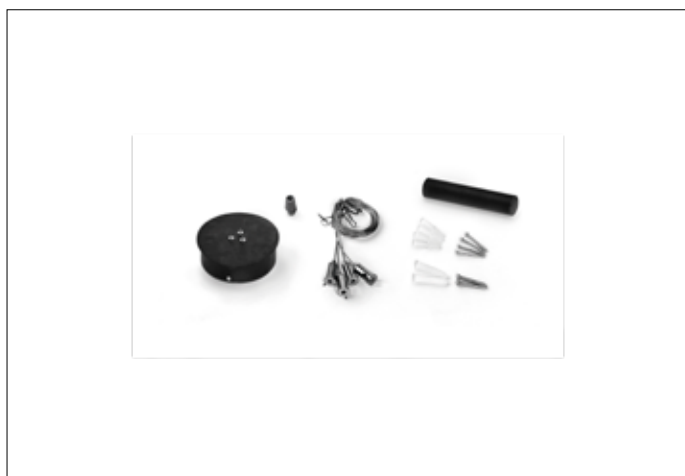

**AZzardo**<sup>®</sup>  
LIGHTING

MONZA PENDANT ACCESORY BLACK  
AZ3454, EAN 5901238434542

### Dimensions height / width / length [cm] Product Specifications

Product	130 x 18 x N/A
Mounting inlet:	N/A x N/A x N/A
Ceiling base:	4,5 x 18 x N/A
Shades	N/A x N/A x N/A

Line	TECHNICAL
Type	Base
Type of track	N/A
Colour	Black
Material	Aluminium
Light source	1
Type of socket	N/A
Lumens	N/A
Kelvins	N/A
Beam angle	N/A
Dimmable	N/A
CCT	N/A
RGB	N/A
RA	N/A
App remote control	N/A
Remote control	N/A
Voltage	N/AV
Power	N/A
Switch location	N/A
Protection class	N/A
Tilt	N/A
Rotation	N/A