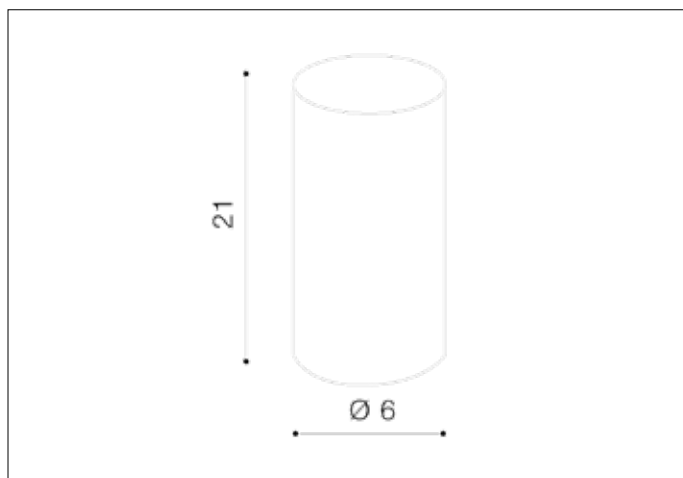

AZzardo[®]
LIGHTING

EREBUS TUBE 21 GOLD
AZ3388, EAN 5901238433880

Dimensions height / width / length [cm] Product Specifications

Product	21 x 6 x N/A
Mounting inlet:	N/A x N/A x N/A
Ceiling base:	N/A x N/A x N/A
Shades	N/A x N/A x N/A

Line	TECHNICAL
Type	Component
Type of track	N/A
Colour	Gold
Material	Aluminium
Light source	1
Type of socket	N/A
Lumens	N/A
Kelvins	N/A
Beam angle	N/A
Dimmable	N/A
CCT	N/A
RGB	N/A
RA	N/A
App remote control	N/A
Remote control	N/A
Voltage	N/AV
Power	N/A
Switch location	N/A
Protection class	N/A
Tilt	N/A
Rotation	N/A

Shipping info height / width / length [cm]

BOX 1:	22 x 6,5 x 6,5
BOX 2:	N/A x N/A x N/A
BOX 3:	N/A x N/A x N/A
Net weight [kg]	0,15
Gross weight [kg]	0,2

Energy efficiency

Azzardo Sp. z o.o.
ul. Strzeszyńska 33 60-479 Poznań,
NIP: 929-185-75-07