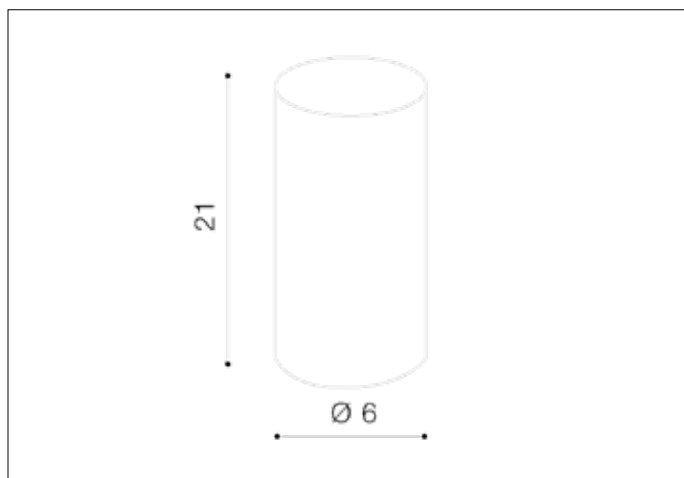

### Dimensions height / width / length [cm] Product Specifications

Product	21 x 6 x N/A
Mounting inlet:	N/A x N/A x N/A
Ceiling base:	N/A x N/A x N/A
Shades	N/A x N/A x N/A

Line	TECHNICAL
Type	Component
Type of track	N/A
Colour	Black
Material	Aluminium
Light source	1
Type of socket	N/A
Lumens	N/A
Kelvins	N/A
Beam angle	N/A
Dimmable	N/A
CCT	N/A
RGB	N/A
RA	N/A
App remote control	N/A
Remote control	N/A
Voltage	N/AV
Power	N/A
Switch location	N/A
Protection class	N/A
Tilt	N/A
Rotation	N/A

### Shipping info height / width / length [cm]

BOX 1:	22 x 6,5 x 6,5
BOX 2:	N/A x N/A x N/A
BOX 3:	N/A x N/A x N/A
Net weight [kg]	0,15
Gross weight [kg]	0,2