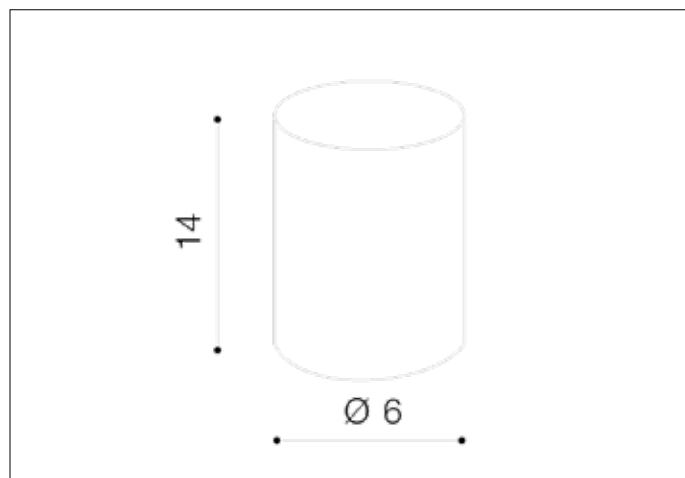

EREBUS TUBE 14 GOLD
AZ3385, EAN 5901238433859

Dimensions height / width / length [cm] Product Specifications

Product	14 x 6 x N/A
Mounting inlet:	N/A x N/A x N/A
Ceiling base:	N/A x N/A x N/A
Shades	N/A x N/A x N/A

Line	TECHNICAL
Type	Component
Type of track	N/A
Colour	Gold
Material	Aluminium
Light source	1
Type of socket	N/A
Lumens	N/A
Kelvins	N/A
Beam angle	N/A
Dimmable	N/A
CCT	N/A
RGB	N/A
RA	N/A
App remote control	N/A
Remote control	N/A
Voltage	N/AV
Power	N/A
Switch location	N/A
Protection class	N/A
Tilt	N/A
Rotation	N/A

Shipping info height / width / length [cm]

BOX 1:	15 x 6,5 x 6,5
BOX 2:	N/A x N/A x N/A
BOX 3:	N/A x N/A x N/A
Net weight [kg]	0,1
Gross weight [kg]	0,15

Energy efficiency

Azzardo Sp. z o.o.
ul. Strzeszyńska 33 60-479 Poznań,
NIP: 929-185-75-07