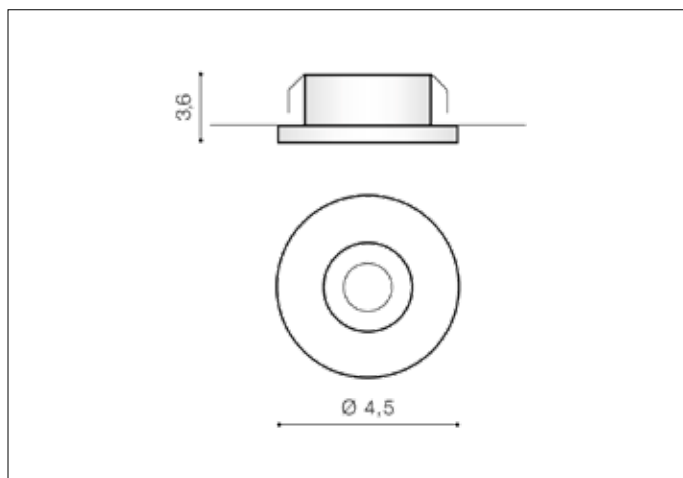

## Dimensions height / width / length [cm] Product Specifications

Product	3,6 x 4,5 x N/A
Mounting inlet:	3,3 x 4 x N/A
Ceiling base:	N/A x N/A x N/A
Shades	N/A x N/A x N/A

Line	TECHNICAL
Type	Downlight
Type of track	N/A
Colour	Black
Material	Aluminium
Light source	1
Type of socket	LED INTEGRATED
Lumens	425
Kelvins	3000
Beam angle	N/A
Dimmable	N/A
CCT	N/A
RGB	N/A
RA	N/A
App remote control	N/A
Remote control	N/A
Voltage	230V
Power	5W
Switch location	N/A
Protection class	IP20
Tilt	N/A
Rotation	N/A

## Shipping info height / width / length [cm]

BOX 1:	7 x 11,5 x 7
BOX 2:	N/A x N/A x N/A
BOX 3:	N/A x N/A x N/A
Net weight [kg]	0,12
Gross weight [kg]	0,15