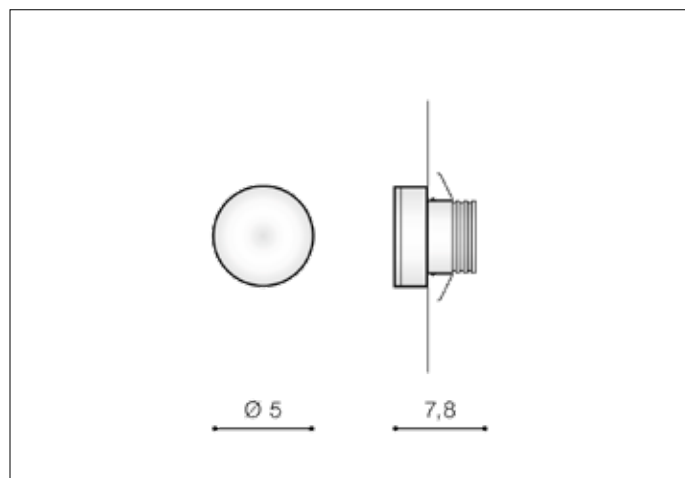

AZzardo[®]
 LIGHTING

TAZ BLACK

AZ3369, EAN 5901238433699

Dimensions height / width / length [cm] **Product Specifications**

Product	5 x 5 x 7,8
Mounting inlet:	N/A x 4,8 x 6,5
Ceiling base:	N/A x N/A x N/A
Shades	N/A x N/A x N/A

Line	TECHNICAL
Type	Stairs
Type of track	N/A
Colour	Black
Material	Aluminium / Acryl
Light source	1
Type of socket	LED INTEGRATED
Lumens	85
Kelvins	4000
Beam angle	N/A
Dimmable	N/A
CCT	N/A
RGB	N/A
RA	N/A
App remote control	N/A
Remote control	N/A
Voltage	230V
Power	1W
Switch location	N/A
Protection class	IP20
Tilt	N/A
Rotation	N/A

Shipping info height / width / length [cm]

BOX 1:	6,5 x 11 x 6,5
BOX 2:	N/A x N/A x N/A
BOX 3:	N/A x N/A x N/A
Net weight [kg]	0,12
Gross weight [kg]	0,15

Energy efficiency

Azzardo Sp. z o.o.
 ul. Strzeszyńska 33 60-479 Poznań,
 NIP: 929-185-75-07