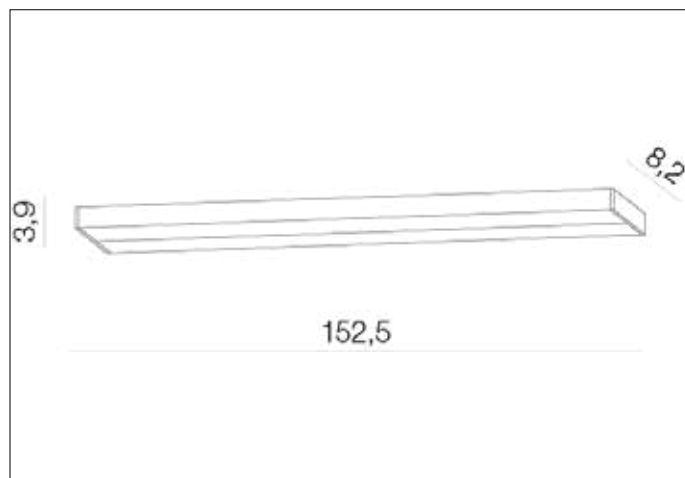

AZzardo[®]
LIGHTING

TOPAZ WHITE
AZ3360, EAN 5901238433606

Dimensions height / width / length [cm] Product Specifications

Product	3,9 x 152,5 x 8,2
Mounting inlet:	N/A x N/A x N/A
Ceiling base:	N/A x N/A x N/A
Shades	N/A x N/A x N/A

Line	DECORATIVE
Type	Wall
Type of track	N/A
Colour	White
Material	Aluminium / Acryl
Light source	1
Type of socket	LED INTEGRATED
Lumens	2975
Kelvins	4000
Beam angle	N/A
Dimmable	N/A
CCT	N/A
RGB	N/A
RA	N/A
App remote control	N/A
Remote control	N/A
Voltage	230V
Power	35W
Switch location	N/A
Protection class	IP44
Tilt	N/A
Rotation	N/A

Shipping info height / width / length [cm]

BOX 1:	5 x 153,5 x 9
BOX 2:	N/A x N/A x N/A
BOX 3:	N/A x N/A x N/A
Net weight [kg]	1,8
Gross weight [kg]	2,1

Energy efficiency

Azzardo Sp. z o.o.
ul. Strzeszyńska 33 60-479 Poznań,
NIP: 929-185-75-07