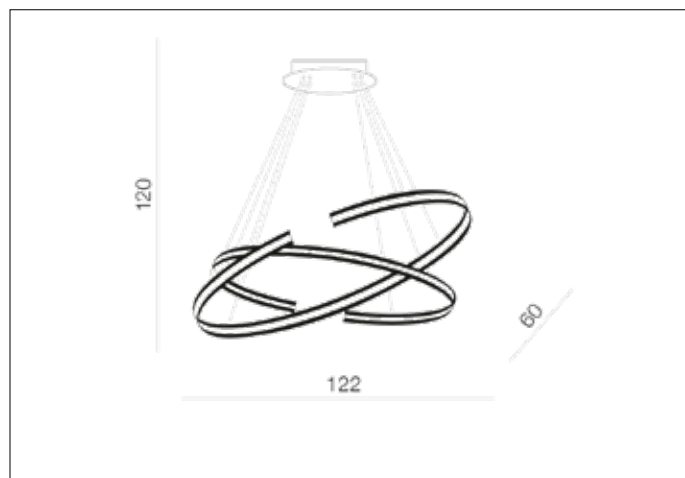

## Dimensions height / width / length [cm] Product Specifications

Product	120 x 122 x 60
Mounting inlet:	N/A x N/A x N/A
Ceiling base:	5 x 32 x 16
Shades	4 x 101 ~ 122 x 40 ~ 60

## Shipping info height / width / length [cm]

BOX 1:	12 x 127 x 68
BOX 2:	N/A x N/A x N/A
BOX 3:	N/A x N/A x N/A
Net weight [kg]	5,7
Gross weight [kg]	6,3