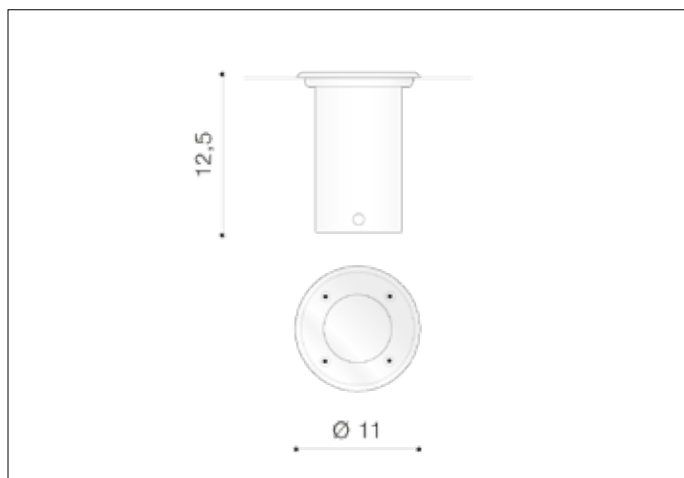

**AZzardo**<sup>®</sup>  
LIGHTING

HYDE OVAL  
AZ3325, EAN 5901238433255

### Dimensions height / width / length [cm] Product Specifications

Product	12,5 x 11 x N/A
Mounting inlet:	N/A x N/A x N/A
Ceiling base:	N/A x N/A x N/A
Shades	N/A x N/A x N/A

Line	TECHNICAL
Type	Outdoor
Type of track	N/A
Colour	Aluminium
Material	Metal / Glass
Light source	1
Type of socket	GU10
Lumens	N/A
Kelvins	N/A
Beam angle	N/A
Dimmable	N/A
CCT	N/A
RGB	N/A
RA	N/A
App remote control	N/A
Remote control	N/A
Voltage	230V
Power	max LED 35W
Switch location	N/A
Protection class	IP54
Tilt	N/A
Rotation	N/A

### Shipping info height / width / length [cm]

BOX 1:	13 x 12 x 12
BOX 2:	N/A x N/A x N/A
BOX 3:	N/A x N/A x N/A
Net weight [kg]	0,6
Gross weight [kg]	0,65