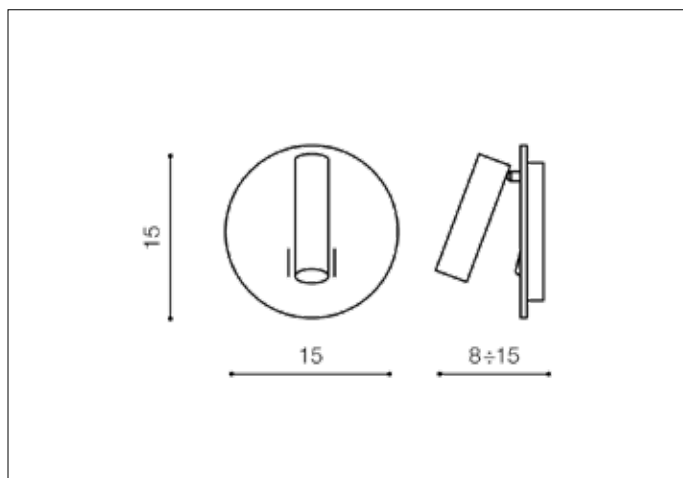

### Dimensions height / width / length [cm] Product Specifications

Product	15 x 15 x 8 ~ 15
Mounting inlet:	N/A x N/A x N/A
Ceiling base:	N/A x N/A x N/A
Shades	9,7 x 2,4 x N/A

Line	TECHNICAL
Type	Wall
Type of track	N/A
Colour	Black
Material	Aluminium / Metal
Light source	1
Type of socket	LED INTEGRATED
Lumens	420 ~ 250
Kelvins	3000
Beam angle	N/A
Dimmable	N/A
CCT	N/A
RGB	N/A
RA	N/A
App remote control	N/A
Remote control	N/A
Voltage	230V
Power	3 ~ 6W
Switch location	On the base
Protection class	IP20
Tilt	90°
Rotation	340°

### Shipping info height / width / length [cm]

BOX 1:	N/A x N/A x N/A
BOX 2:	N/A x N/A x N/A
BOX 3:	N/A x N/A x N/A
Net weight [kg]	0,6
Gross weight [kg]	0,7