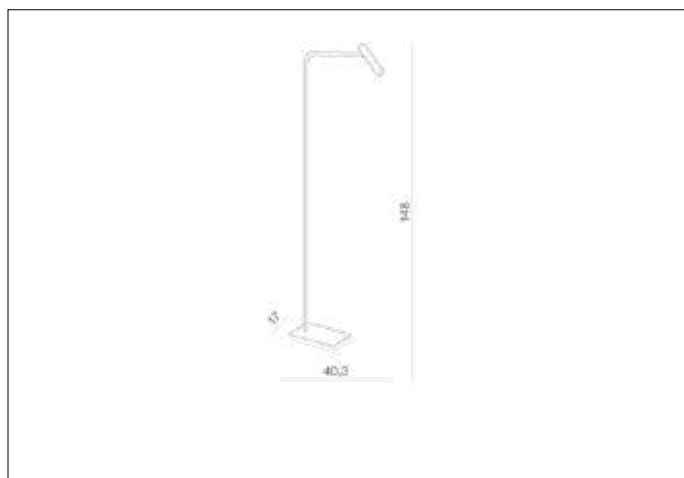

**AZzardo**<sup>®</sup>  
LIGHTING

FLER

AZ3202, EAN 5901238432029

## Dimensions height / width / length [cm] Product Specifications

Product	148 x 17 x 40,3
Mounting inlet:	N/A x N/A x N/A
Ceiling base:	N/A x N/A x N/A
Shades	15 x 3,5 x N/A

Line	DECORATIVE
Type	Floor
Type of track	N/A
Colour	Black
Material	Metal
Light source	1
Type of socket	LED INTEGRATED
Lumens	255
Kelvins	3000
Beam angle	N/A
Dimmable	N/A
CCT	N/A
RGB	N/A
RA	N/A
App remote control	N/A
Remote control	N/A
Voltage	230V
Power	3W
Switch location	On the wire
Protection class	IP20
Tilt	90°
Rotation	350°

## Shipping info height / width / length [cm]

BOX 1:	152 x 43 x 24
BOX 2:	N/A x N/A x N/A
BOX 3:	N/A x N/A x N/A
Net weight [kg]	6
Gross weight [kg]	6,8