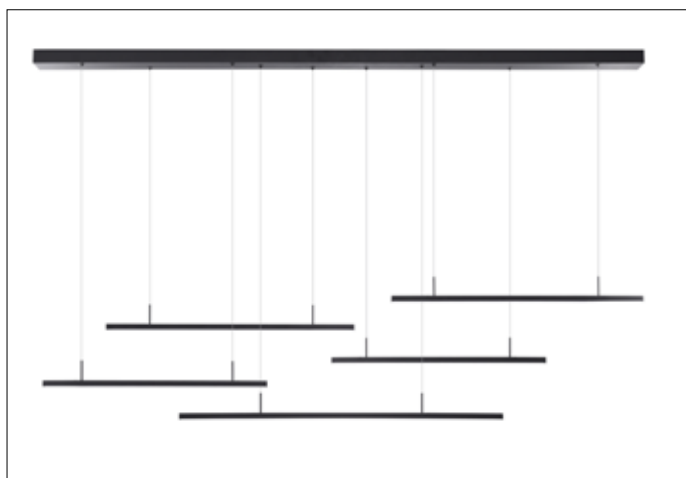

AZzardo[®]
LIGHTING

MERLO BLACK
AZ3184, EAN 5901238431848

Dimensions height / width / length [cm] Product Specifications

Product	50 ~ 200 x 180 x 6
Mounting inlet:	N/A x N/A x N/A
Ceiling base:	4 x 180 x 6
Shades	1,5 x 61 ~ 70 ~ 91 x 1,5

Line	DECORATIVE
Type	Pendant
Type of track	N/A
Colour	Black
Material	Aluminium / Acryl
Light source	1
Type of socket	LED INTEGRATED
Lumens	3280
Kelvins	3000
Beam angle	N/A
Dimmable	YES
CCT	N/A
RGB	N/A
RA	N/A
App remote control	N/A
Remote control	N/A
Voltage	230V
Power	49W
Switch location	N/A
Protection class	IP20
Tilt	N/A
Rotation	N/A

Shipping info height / width / length [cm]

BOX 1:	14 x 23 x 186
BOX 2:	N/A x N/A x N/A
BOX 3:	N/A x N/A x N/A
Net weight [kg]	4,7
Gross weight [kg]	5,2

Energy efficiency

Azzardo Sp. z o.o.
ul. Strzeszyńska 33 60-479 Poznań,
NIP: 929-185-75-07