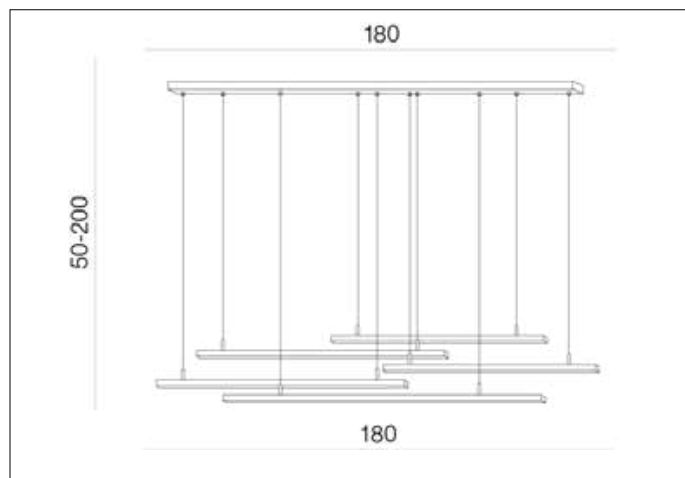

AZzardo[®]
LIGHTING

MERLO BLACK
AZ3184, EAN 5901238431848

Dimensions height / width / length [cm] Product Specifications

Product	50 ~ 200 x 180 x 6
Mounting inlet:	N/A x N/A x N/A
Ceiling base:	4 x 180 x 6
Shades	1,5 x 61 ~ 70 ~ 91 x 1,5

Line	DECORATIVE
Type	Pendant
Type of track	N/A
Colour	Black
Material	Aluminium / Acryl
Light source	1
Type of socket	LED INTEGRATED
Lumens	3280
Kelvins	3000
Beam angle	N/A
Dimmable	YES
CCT	N/A
RGB	N/A
RA	N/A
App remote control	N/A
Remote control	N/A
Voltage	230V
Power	49W
Switch location	N/A
Protection class	IP20
Tilt	N/A
Rotation	N/A

Shipping info height / width / length [cm]

BOX 1:	14 x 23 x 186
BOX 2:	N/A x N/A x N/A
BOX 3:	N/A x N/A x N/A
Net weight [kg]	4,7
Gross weight [kg]	5,2

Energy efficiency

Azzardo Sp. z o.o.
ul. Strzeszyńska 33 60-479 Poznań,
NIP: 929-185-75-07