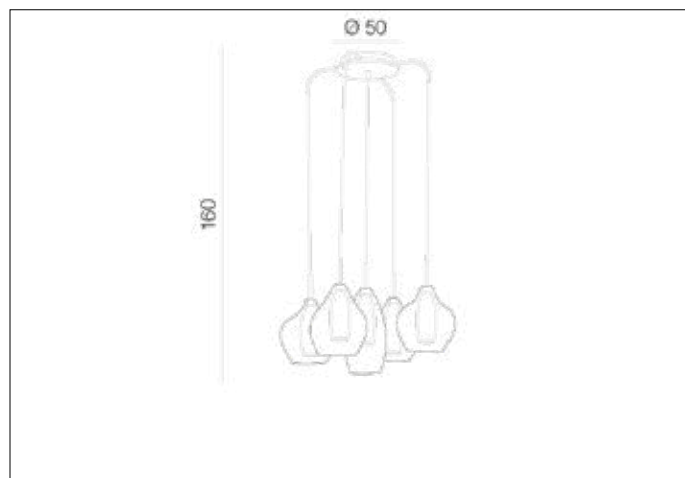

AZzardo[®]
LIGHTING

AMBER MILANO 5 COPPER
AZ3172, EAN 5901238431725

Dimensions height / width / length [cm] Product Specifications

Product	160 x 50 x N/A
Mounting inlet:	N/A x N/A x N/A
Ceiling base:	7,5 / 5 x 37 x N/A
Shades	1x 24 ~ 4x 18 x 1x 12 ~ 4x 16 x N/A

Line	DECORATIVE
Type	Pendant
Type of track	N/A
Colour	Copper
Material	Metal / Chrome / Glass
Light source	5
Type of socket	G9
Lumens	N/A
Kelvins	N/A
Beam angle	N/A
Dimmable	N/A
CCT	N/A
RGB	N/A
RA	N/A
App remote control	N/A
Remote control	N/A
Voltage	230V
Power	max LED 40W
Switch location	N/A
Protection class	IP20
Tilt	N/A
Rotation	N/A

Shipping info height / width / length [cm]

BOX 1:	33 x 57 x 43
BOX 2:	N/A x N/A x N/A
BOX 3:	N/A x N/A x N/A
Net weight [kg]	3,6
Gross weight [kg]	4

Energy efficiency

N/A

Azzardo Sp. z o.o.
ul. Strzeszyńska 33 60-479 Poznań,
NIP: 929-185-75-07