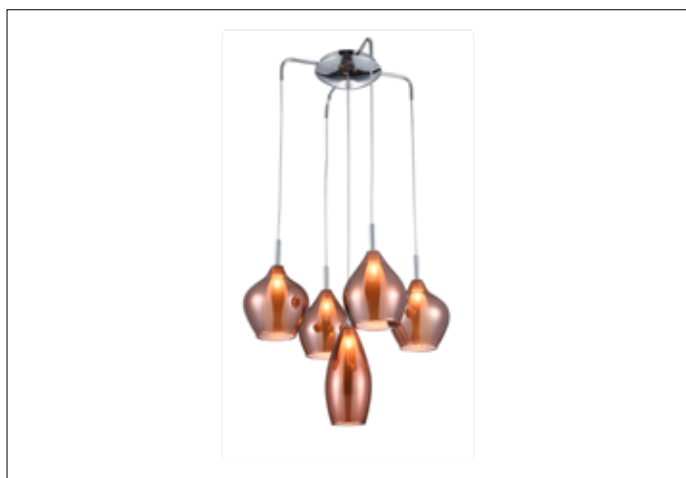

AZzardo[®]
LIGHTING

AMBER MILANO 5 COPPER
AZ3172, EAN 5901238431725

Dimensions height / width / length [cm] Product Specifications

Product	160 x 50 x N/A
Mounting inlet:	N/A x N/A x N/A
Ceiling base:	7,5 / 5 x 37 x N/A
Shades	1x 24 ~ 4x 18 x 1x 12 ~ 4x 16 x N/A

Line	DECORATIVE
Type	Pendant
Type of track	N/A
Colour	Copper
Material	Metal / Chrome / Glass
Light source	5
Type of socket	G9
Lumens	N/A
Kelvins	N/A
Beam angle	N/A
Dimmable	N/A
CCT	N/A
RGB	N/A
RA	N/A
App remote control	N/A
Remote control	N/A
Voltage	230V
Power	max LED 40W
Switch location	N/A
Protection class	IP20
Tilt	N/A
Rotation	N/A