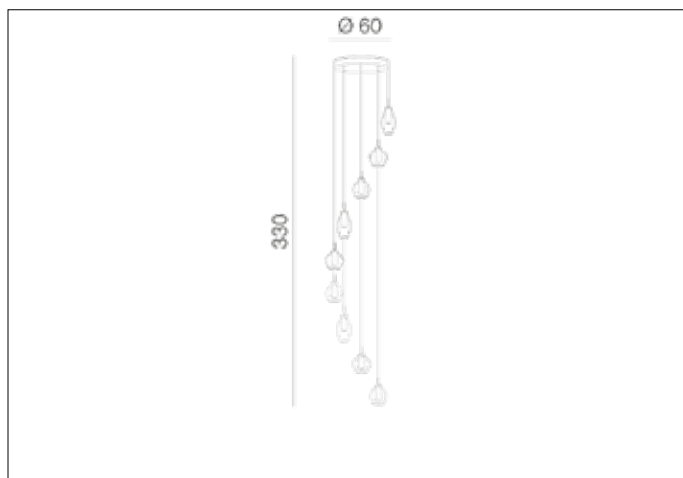

**AZzardo**<sup>®</sup>  
LIGHTING

AMBER MILANO 9 COPPER  
AZ3134, EAN 5901238431343

## Dimensions height / width / length [cm] Product Specifications

Product	330 x 60 x N/A
Mounting inlet:	N/A x N/A x N/A
Ceiling base:	2,5 x 50 x N/A
Shades	6x 18 ~ 3x 24 x 6x 16 ~ 3x 12 x N/A

Line	DECORATIVE
Type	Pendant
Type of track	N/A
Colour	Copper
Material	Metal / Chrome / Glass
Light source	9
Type of socket	G9
Lumens	N/A
Kelvins	N/A
Beam angle	N/A
Dimmable	N/A
CCT	N/A
RGB	N/A
RA	N/A
App remote control	N/A
Remote control	N/A
Voltage	230V
Power	max LED 40W
Switch location	N/A
Protection class	IP20
Tilt	N/A
Rotation	N/A

## Shipping info height / width / length [cm]

BOX 1:	32 x 73 x 62
BOX 2:	N/A x N/A x N/A
BOX 3:	N/A x N/A x N/A
Net weight [kg]	6,5
Gross weight [kg]	7,3