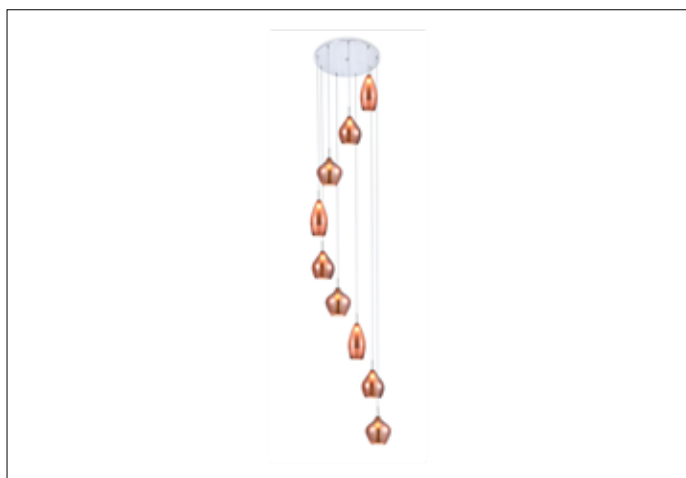

**AZzardo**<sup>®</sup>  
LIGHTING

AMBER MILANO 9 COPPER  
AZ3134, EAN 5901238431343

## Dimensions height / width / length [cm] Product Specifications

Product	330 x 60 x N/A
Mounting inlet:	N/A x N/A x N/A
Ceiling base:	2,5 x 50 x N/A
Shades	6x 18 ~ 3x 24 x 6x 16 ~ 3x 12 x N/A

Line	DECORATIVE
Type	Pendant
Type of track	N/A
Colour	Copper
Material	Metal / Chrome / Glass
Light source	9
Type of socket	G9
Lumens	N/A
Kelvins	N/A
Beam angle	N/A
Dimmable	N/A
CCT	N/A
RGB	N/A
RA	N/A
App remote control	N/A
Remote control	N/A
Voltage	230V
Power	max LED 40W
Switch location	N/A
Protection class	IP20
Tilt	N/A
Rotation	N/A