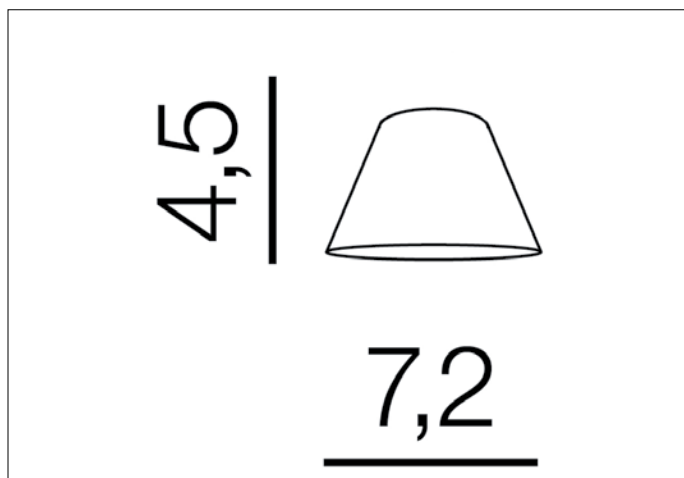

**AZzardo**<sup>®</sup>  
 LIGHTING

 TENTOR TRAPEZE WHITE  
 AZ3101, EAN 5901238431015

**Dimensions** height / width / length [cm] **Product Specifications**

Product	4,5 x 7,2 x N/A
Mounting inlet:	N/A x N/A x N/A
Ceiling base:	N/A x N/A x N/A
Shades	N/A x N/A x N/A

**Shipping info** height / width / length [cm]

BOX 1:	5,5 x 8 x 8
BOX 2:	N/A x N/A x N/A
BOX 3:	N/A x N/A x N/A
Net weight [kg]	0,12
Gross weight [kg]	0,15

**Energy efficiency**

Azzardo Sp. z o.o.  
 ul. Strzeszyńska 33 60-479 Poznań,  
 NIP: 929-185-75-07