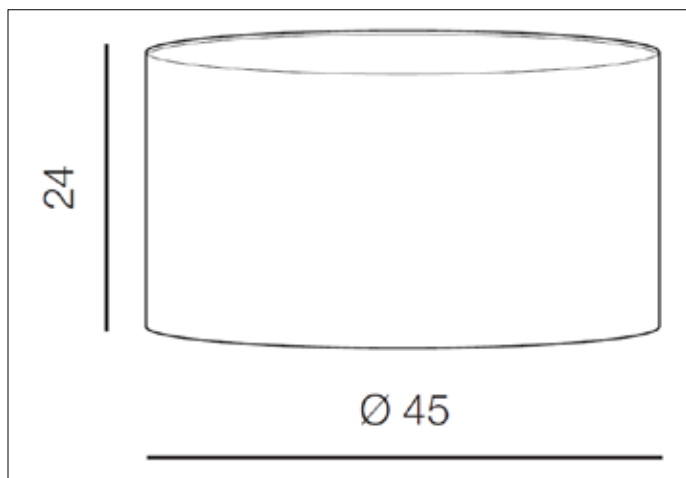

AZzardo[®]
LIGHTING

SHADE TF FLOOR 45 WHITE
AZ3014, EAN 5901238430148

Dimensions height / width / length [cm] Product Specifications

Product	24 x 45 x N/A
Mounting inlet:	N/A x N/A x N/A
Ceiling base:	N/A x N/A x N/A
Shades	24 x 45 x N/A

Line	DECORATIVE
Type	Shade
Type of track	N/A
Colour	White
Material	Fabric
Light source	1
Type of socket	N/A
Lumens	N/A
Kelvins	N/A
Beam angle	N/A
Dimmable	N/A
CCT	N/A
RGB	N/A
RA	N/A
App remote control	N/A
Remote control	N/A
Voltage	N/AV
Power	N/A
Switch location	N/A
Protection class	N/A
Tilt	N/A
Rotation	N/A

Shipping info height / width / length [cm]

BOX 1:	28 x 49 x 49
BOX 2:	N/A x N/A x N/A
BOX 3:	N/A x N/A x N/A
Net weight [kg]	1
Gross weight [kg]	1,2

Energy efficiency

N/A

Azzardo Sp. z o.o.
ul. Strzeszyńska 33 60-479 Poznań,
NIP: 929-185-75-07