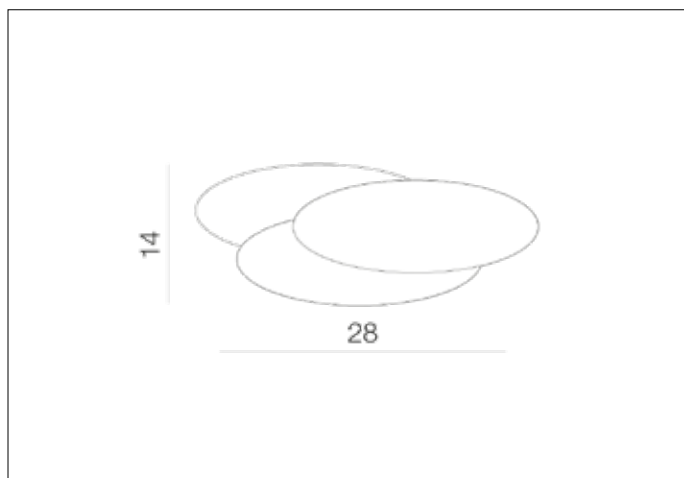

**AZzardo**<sup>®</sup>  
LIGHTING

CLOVER OVAL WHITE  
AZ2998, EAN 5901238429982

## Dimensions height / width / length [cm] Product Specifications

Product	14 x 28 x 5,5
Mounting inlet:	N/A x N/A x N/A
Ceiling base:	N/A x N/A x N/A
Shades	N/A x N/A x N/A

Line	TECHNICAL
Type	Wall
Type of track	N/A
Colour	White
Material	Aluminium
Light source	1
Type of socket	LED INTEGRATED
Lumens	840
Kelvins	3000
Beam angle	N/A
Dimmable	N/A
CCT	N/A
RGB	N/A
RA	N/A
App remote control	N/A
Remote control	N/A
Voltage	230V
Power	12W
Switch location	N/A
Protection class	IP20
Tilt	N/A
Rotation	N/A

## Shipping info height / width / length [cm]

BOX 1:	7,5 x 28,5 x 14,5
BOX 2:	N/A x N/A x N/A
BOX 3:	N/A x N/A x N/A
Net weight [kg]	1
Gross weight [kg]	1,1