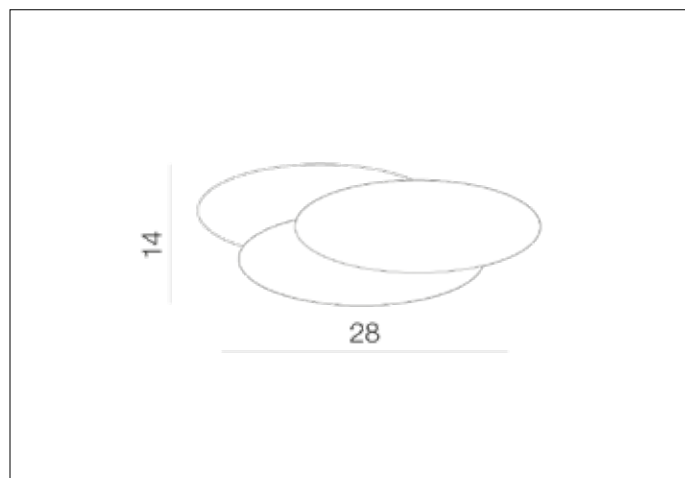

AZzardo[®]
LIGHTING

CLOVER OVAL BLACK
AZ2997, EAN 5901238429975

Dimensions height / width / length [cm] Product Specifications

Product	14 x 28 x 5,5
Mounting inlet:	N/A x N/A x N/A
Ceiling base:	N/A x N/A x N/A
Shades	N/A x N/A x N/A

Line	TECHNICAL
Type	Wall
Type of track	N/A
Colour	Black
Material	Aluminium
Light source	1
Type of socket	LED INTEGRATED
Lumens	840
Kelvins	3000
Beam angle	N/A
Dimmable	N/A
CCT	N/A
RGB	N/A
RA	N/A
App remote control	N/A
Remote control	N/A
Voltage	230V
Power	12W
Switch location	N/A
Protection class	IP20
Tilt	N/A
Rotation	N/A

Shipping info height / width / length [cm]

BOX 1:	7,5 x 28,5 x 14,5
BOX 2:	N/A x N/A x N/A
BOX 3:	N/A x N/A x N/A
Net weight [kg]	1
Gross weight [kg]	1,1

Energy efficiency

Azzardo Sp. z o.o.
ul. Strzeszyńska 33 60-479 Poznań,
NIP: 929-185-75-07