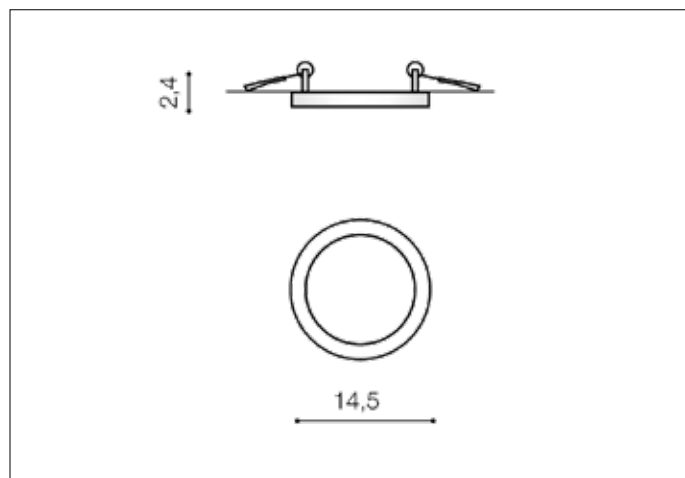

AZzardo[®]
LIGHTING

SLIM 15 ROUND 3000K IP44 WHITE
AZ2839, EAN 5901238428398

Dimensions height / width / length [cm] Product Specifications

Product	2,4 x 14,5 x N/A
Mounting inlet:	2,1 x 12,5 x N/A
Ceiling base:	N/A x N/A x N/A
Shades	N/A x N/A x N/A

Line	TECHNICAL
Type	Downlight
Type of track	N/A
Colour	White
Material	Aluminium / Acryl
Light source	1
Type of socket	LED INTEGRATED
Lumens	1000
Kelvins	3000
Beam angle	N/A
Dimmable	N/A
CCT	N/A
RGB	N/A
RA	N/A
App remote control	N/A
Remote control	N/A
Voltage	230V
Power	12W
Switch location	N/A
Protection class	IP44
Tilt	N/A
Rotation	N/A

Shipping info height / width / length [cm]

BOX 1:	4 x 19,5 x 15,5
BOX 2:	N/A x N/A x N/A
BOX 3:	N/A x N/A x N/A
Net weight [kg]	0,25
Gross weight [kg]	0,3

Energy efficiency

Azzardo Sp. z o.o.
ul. Strzeszyńska 33 60-479 Poznań,
NIP: 929-185-75-07