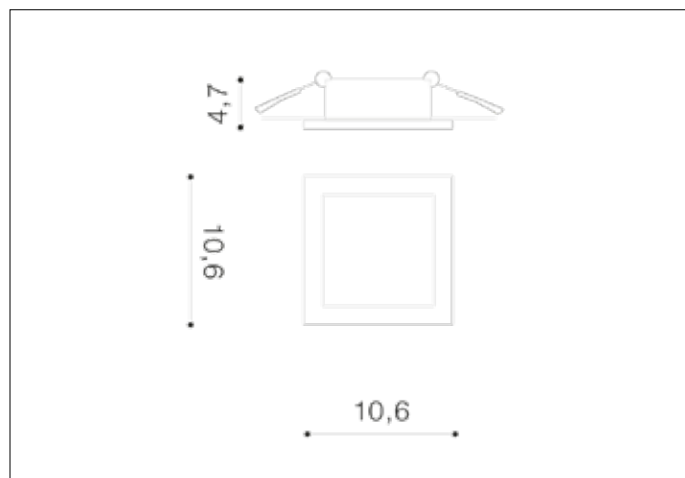

### Dimensions height / width / length [cm] Product Specifications

Product	4,7 x 10,6 x 10,6
Mounting inlet:	4,2 x 9,5 x 9,5
Ceiling base:	N/A x N/A x N/A
Shades	N/A x N/A x N/A

Line	TECHNICAL
Type	Downlight
Type of track	N/A
Colour	White / White
Material	Aluminium
Light source	1
Type of socket	GU10
Lumens	N/A
Kelvins	N/A
Beam angle	N/A
Dimmable	N/A
CCT	N/A
RGB	N/A
RA	N/A
App remote control	N/A
Remote control	N/A
Voltage	230V
Power	max LED 50W
Switch location	N/A
Protection class	IP20
Tilt	45°
Rotation	N/A

### Shipping info height / width / length [cm]

BOX 1:	6,5 x 11,5 x 10,5
BOX 2:	N/A x N/A x N/A
BOX 3:	N/A x N/A x N/A
Net weight [kg]	0,2
Gross weight [kg]	0,25