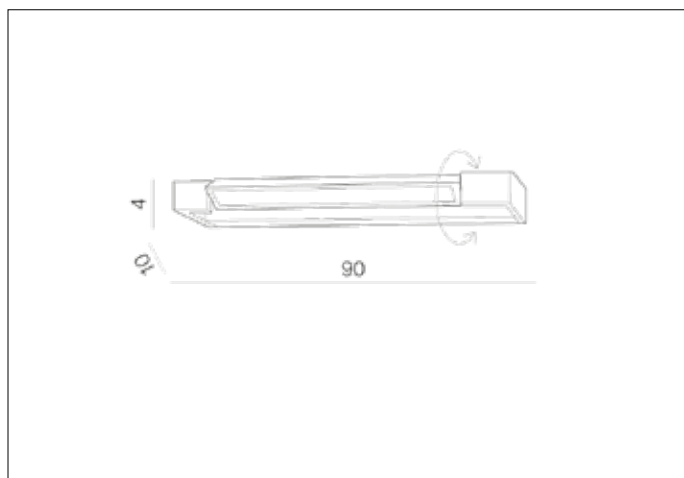

AZzardo[®]
LIGHTING

DALI 90 3000K WHITE
AZ2794, EAN 5901238427940

Dimensions height / width / length [cm] Product Specifications

Product	4 x 90 x 10
Mounting inlet:	N/A x N/A x N/A
Ceiling base:	N/A x N/A x N/A
Shades	N/A x N/A x N/A

Line	DECORATIVE
Type	Wall
Type of track	N/A
Colour	White
Material	Aluminium
Light source	1
Type of socket	LED INTEGRATED
Lumens	2880
Kelvins	3000
Beam angle	N/A
Dimmable	N/A
CCT	N/A
RGB	N/A
RA	N/A
App remote control	N/A
Remote control	N/A
Voltage	230V
Power	24W
Switch location	N/A
Protection class	IP44
Tilt	350°
Rotation	N/A

Shipping info height / width / length [cm]

BOX 1:	8 x 95 x 16
BOX 2:	N/A x N/A x N/A
BOX 3:	N/A x N/A x N/A
Net weight [kg]	2
Gross weight [kg]	2,3

Energy efficiency

Azzardo Sp. z o.o.
ul. Strzeszyńska 33 60-479 Poznań,
NIP: 929-185-75-07