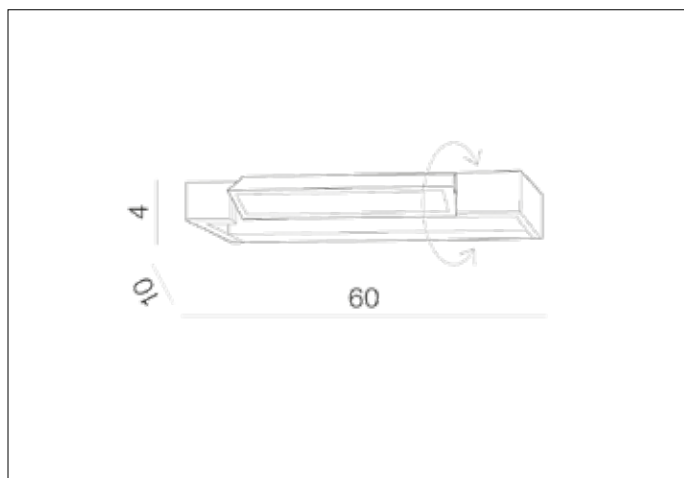

AZzardo[®]
LIGHTING

DALI 60 3000K WHITE
AZ2792, EAN 5901238427926

Dimensions height / width / length [cm] Product Specifications

Product	4 x 60 x 10
Mounting inlet:	N/A x N/A x N/A
Ceiling base:	N/A x N/A x N/A
Shades	N/A x N/A x N/A

Line	DECORATIVE
Type	Wall
Type of track	N/A
Colour	White
Material	Aluminium
Light source	1
Type of socket	LED INTEGRATED
Lumens	2160
Kelvins	3000
Beam angle	N/A
Dimmable	N/A
CCT	N/A
RGB	N/A
RA	N/A
App remote control	N/A
Remote control	N/A
Voltage	230V
Power	18W
Switch location	N/A
Protection class	IP44
Tilt	350°
Rotation	N/A

Shipping info height / width / length [cm]

BOX 1:	8 x 64 x 14
BOX 2:	N/A x N/A x N/A
BOX 3:	N/A x N/A x N/A
Net weight [kg]	1,4
Gross weight [kg]	1,6

Energy efficiency

Azzardo Sp. z o.o.
ul. Strzeszyńska 33 60-479 Poznań,
NIP: 929-185-75-07