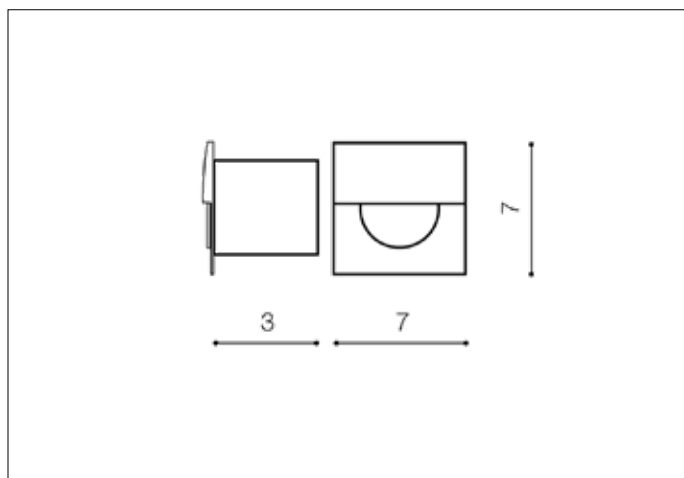

AZzardo[®]
 LIGHTING

 SANE 60 ANTIQUE
 AZ2770, EAN 5901238427704

Dimensions height / width / length [cm] **Product Specifications**

Product	7 x 7 x 3
Mounting inlet:	5 x 5 x 2,5
Ceiling base:	N/A x N/A x N/A
Shades	N/A x N/A x N/A

Line	TECHNICAL
Type	Stairs
Type of track	N/A
Colour	Antique Brush
Material	Acryl / Aluminium
Light source	1
Type of socket	LED INTEGRATED
Lumens	170
Kelvins	3000
Beam angle	N/A
Dimmable	N/A
CCT	N/A
RGB	N/A
RA	N/A
App remote control	N/A
Remote control	N/A
Voltage	230V
Power	2W
Switch location	N/A
Protection class	IP20
Tilt	N/A
Rotation	N/A

Shipping info height / width / length [cm]

BOX 1:	6 x 10 x 10
BOX 2:	N/A x N/A x N/A
BOX 3:	N/A x N/A x N/A
Net weight [kg]	0,15
Gross weight [kg]	0,18

Energy efficiency

 Azzardo Sp. z o.o.
 ul. Strzeszyńska 33 60-479 Poznań,
 NIP: 929-185-75-07