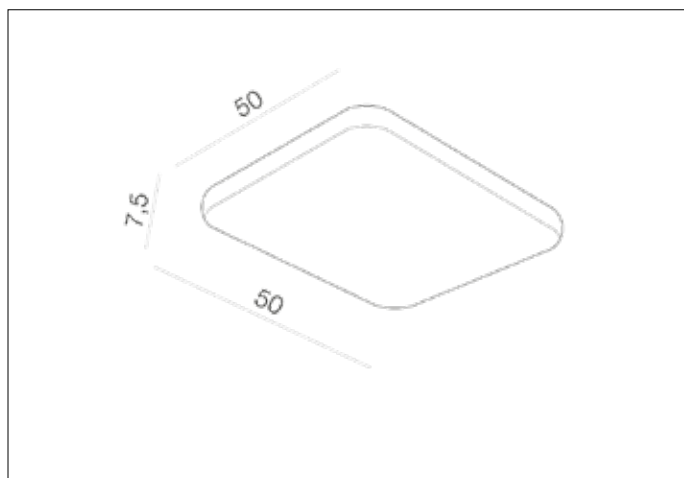

**AZzardo**<sup>®</sup>  
LIGHTING

QUADRO 50 LED CCT BLACK  
AZ2759, EAN 5901238427599

## Dimensions height / width / length [cm] Product Specifications

Product	7,5 x 50 x 50
Mounting inlet:	N/A x N/A x N/A
Ceiling base:	N/A x N/A x N/A
Shades	N/A x N/A x N/A

Line	TECHNICAL
Type	Top
Type of track	N/A
Colour	Black
Material	Metal / PC
Light source	1
Type of socket	LED INTEGRATED
Lumens	4610
Kelvins	3000 ~ 6500
Beam angle	111°
Dimmable	YES
CCT	YES
RGB	N/A
RA	? 80
App remote control	N/A
Remote control	YES
Voltage	230V
Power	60W
Switch location	N/A
Protection class	IP20
Tilt	N/A
Rotation	N/A

## Shipping info height / width / length [cm]

BOX 1:	12 x 57 x 57
BOX 2:	N/A x N/A x N/A
BOX 3:	N/A x N/A x N/A
Net weight [kg]	3,1
Gross weight [kg]	3,4