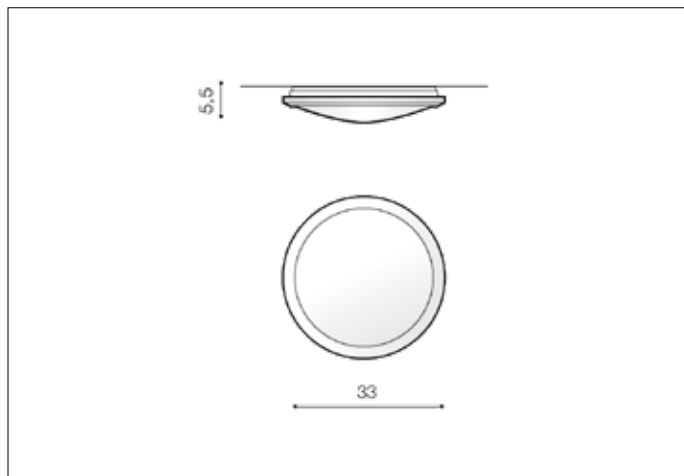

AZzardo[®]
LIGHTING

JUNONA 33 3000K CHROME
AZ2749, EAN 5901238427490

Dimensions height / width / length [cm] Product Specifications

Product	5,5 x 33 x N/A
Mounting inlet:	N/A x N/A x N/A
Ceiling base:	N/A x N/A x N/A
Shades	N/A x N/A x N/A

Line	TECHNICAL
Type	Top
Type of track	N/A
Colour	Chrome
Material	Metal / PC
Light source	1
Type of socket	LED INTEGRATED
Lumens	890
Kelvins	3000
Beam angle	115°
Dimmable	N/A
CCT	N/A
RGB	N/A
RA	? 80
App remote control	N/A
Remote control	N/A
Voltage	230V
Power	18W
Switch location	N/A
Protection class	IP20
Tilt	N/A
Rotation	N/A

Shipping info height / width / length [cm]

BOX 1:	37 x 37 x 7
BOX 2:	N/A x N/A x N/A
BOX 3:	N/A x N/A x N/A
Net weight [kg]	0,7
Gross weight [kg]	0,85

Energy efficiency

Azzardo Sp. z o.o.
ul. Strzeszyńska 33 60-479 Poznań,
NIP: 929-185-75-07