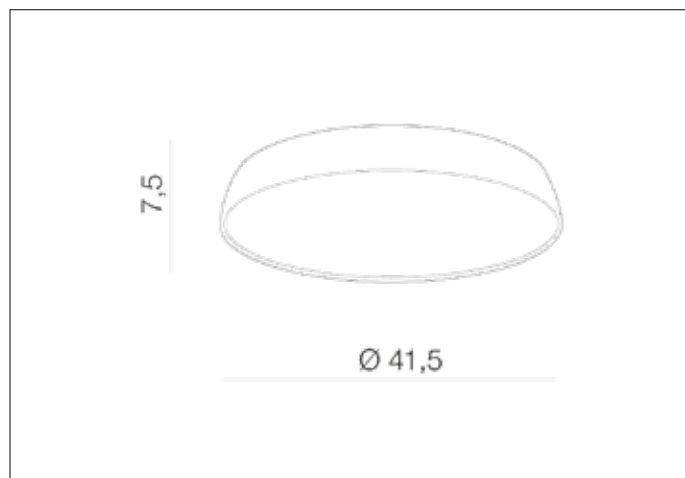

AZzardo[®]
LIGHTING

CORTONA 41 4000K BLACK
AZ2736, EAN 5901238427360

Dimensions height / width / length [cm] Product Specifications

Product	7,5 x 41,5 x N/A
Mounting inlet:	N/A x N/A x N/A
Ceiling base:	N/A x N/A x N/A
Shades	N/A x N/A x N/A

Line	TECHNICAL
Type	Top
Type of track	N/A
Colour	Black
Material	Acryl / Aluminium
Light source	1
Type of socket	LED INTEGRATED
Lumens	1600
Kelvins	4000
Beam angle	116°
Dimmable	N/A
CCT	N/A
RGB	N/A
RA	? 80
App remote control	N/A
Remote control	N/A
Voltage	230V
Power	24W
Switch location	N/A
Protection class	IP20
Tilt	N/A
Rotation	N/A

Shipping info height / width / length [cm]

BOX 1:	14 x 49 x 49
BOX 2:	N/A x N/A x N/A
BOX 3:	N/A x N/A x N/A
Net weight [kg]	1,6
Gross weight [kg]	1,8

Energy efficiency

Azzardo Sp. z o.o.
ul. Strzeszyńska 33 60-479 Poznań,
NIP: 929-185-75-07