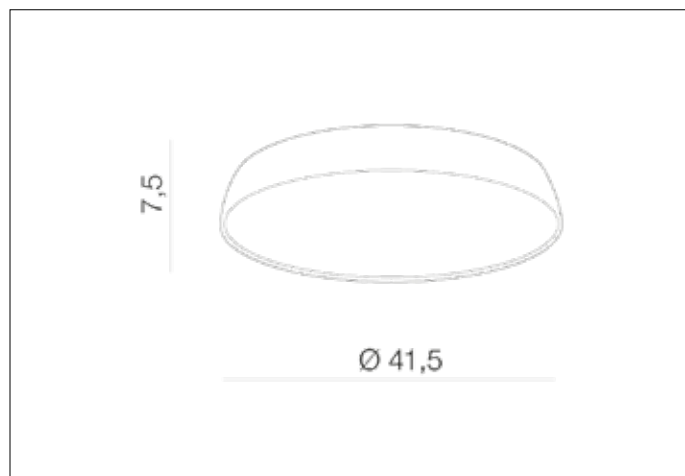

AZzardo[®]
LIGHTING

CORTONA 41 3000K WHITE
AZ2732, EAN 5901238427322

Dimensions height / width / length [cm] Product Specifications

Product	7,5 x 41,5 x N/A
Mounting inlet:	N/A x N/A x N/A
Ceiling base:	N/A x N/A x N/A
Shades	N/A x N/A x N/A

Line	TECHNICAL
Type	Top
Type of track	N/A
Colour	White
Material	Acryl / Aluminium
Light source	1
Type of socket	LED INTEGRATED
Lumens	1840
Kelvins	3000
Beam angle	N/A
Dimmable	N/A
CCT	N/A
RGB	N/A
RA	? 80
App remote control	N/A
Remote control	N/A
Voltage	230V
Power	24W
Switch location	N/A
Protection class	IP20
Tilt	N/A
Rotation	N/A

Shipping info height / width / length [cm]

BOX 1:	14 x 49 x 49
BOX 2:	N/A x N/A x N/A
BOX 3:	N/A x N/A x N/A
Net weight [kg]	1,6
Gross weight [kg]	1,8

Energy efficiency

Azzardo Sp. z o.o.
ul. Strzeszyńska 33 60-479 Poznań,
NIP: 929-185-75-07