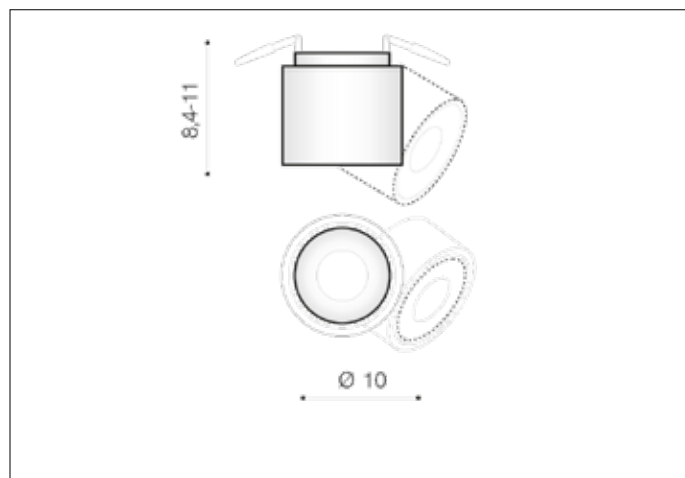

AZzardo[®]
LIGHTING

COSTA SPOT BLACK
AZ2706, EAN 5901238427063

Dimensions height / width / length [cm] Product Specifications

Product	8,4 ~ 11 x 10 x N/A
Mounting inlet:	1,4 ~ 3,5 x 8,9 x N/A
Ceiling base:	N/A x N/A x N/A
Shades	N/A x N/A x N/A

Line	TECHNICAL
Type	Downlight
Type of track	N/A
Colour	Black
Material	Aluminium
Light source	1
Type of socket	LED INTEGRATED
Lumens	870
Kelvins	3000
Beam angle	24°
Dimmable	N/A
CCT	N/A
RGB	N/A
RA	? 80
App remote control	N/A
Remote control	N/A
Voltage	230V
Power	12W
Switch location	N/A
Protection class	IP20
Tilt	90°
Rotation	350°

Shipping info height / width / length [cm]

BOX 1:	11,5 x 10,5 x 10,5
BOX 2:	N/A x N/A x N/A
BOX 3:	N/A x N/A x N/A
Net weight [kg]	0,45
Gross weight [kg]	0,5

Energy efficiency

Azzardo Sp. z o.o.
ul. Strzeszyńska 33 60-479 Poznań,
NIP: 929-185-75-07