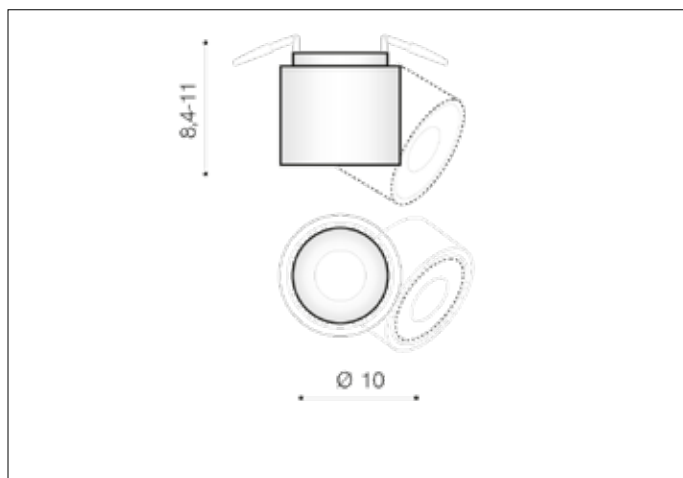

AZzardo[®]
LIGHTING

COSTA SPOT WHITE
AZ2705, EAN 5901238427056

Dimensions height / width / length [cm] Product Specifications

Product	8,4 ~ 11 x 10 x N/A
Mounting inlet:	1,4 ~ 3,5 x 8,9 x N/A
Ceiling base:	N/A x N/A x N/A
Shades	N/A x N/A x N/A

Line	TECHNICAL
Type	Downlight
Type of track	N/A
Colour	White
Material	Aluminium
Light source	1
Type of socket	LED INTEGRATED
Lumens	870
Kelvins	3000
Beam angle	24°
Dimmable	N/A
CCT	N/A
RGB	N/A
RA	? 80
App remote control	N/A
Remote control	N/A
Voltage	230V
Power	12W
Switch location	N/A
Protection class	IP20
Tilt	90°
Rotation	350°

Shipping info height / width / length [cm]

BOX 1:	11,5 x 10,5 x 10,5
BOX 2:	N/A x N/A x N/A
BOX 3:	N/A x N/A x N/A
Net weight [kg]	0,45
Gross weight [kg]	0,5

Energy efficiency

Azzardo Sp. z o.o.
ul. Strzeszyńska 33 60-479 Poznań,
NIP: 929-185-75-07