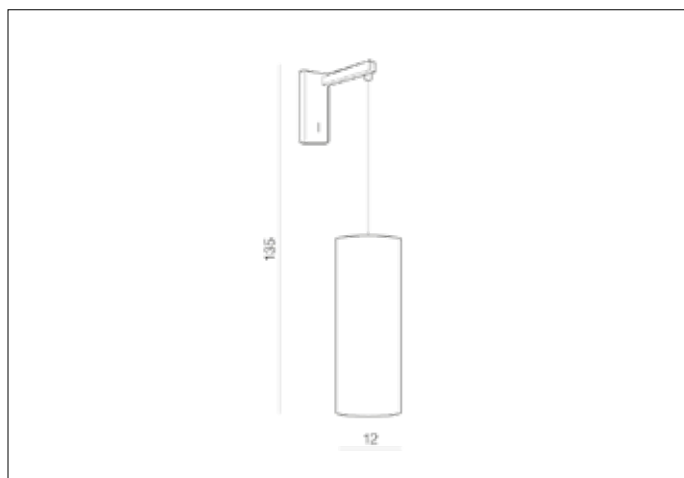

AZzardo[®]
LIGHTING

ALMERIA WHITE
AZ2612, EAN 5901238426127

Dimensions height / width / length [cm] Product Specifications

| | |
|-----------------|-----------------|
| Product | 135 x 12 x 24 |
| Mounting inlet: | N/A x N/A x N/A |
| Ceiling base: | N/A x N/A x N/A |
| Shades | 35 x 12 x N/A |

| | |
|--------------------|----------------|
| Line | DECORATIVE |
| Type | Wall |
| Type of track | N/A |
| Colour | White |
| Material | Fabric / Metal |
| Light source | 1 |
| Type of socket | E27 |
| Lumens | N/A |
| Kelvins | N/A |
| Beam angle | N/A |
| Dimmable | N/A |
| CCT | N/A |
| RGB | N/A |
| RA | N/A |
| App remote control | N/A |
| Remote control | N/A |
| Voltage | 230V |
| Power | max LED 60W |
| Switch location | On the base |
| Protection class | IP20 |
| Tilt | N/A |
| Rotation | N/A |

Shipping info height / width / length [cm]

| | |
|-------------------|-----------------|
| BOX 1: | 39 x 19 x 20 |
| BOX 2: | N/A x N/A x N/A |
| BOX 3: | N/A x N/A x N/A |
| Net weight [kg] | 1 |
| Gross weight [kg] | 1,1 |