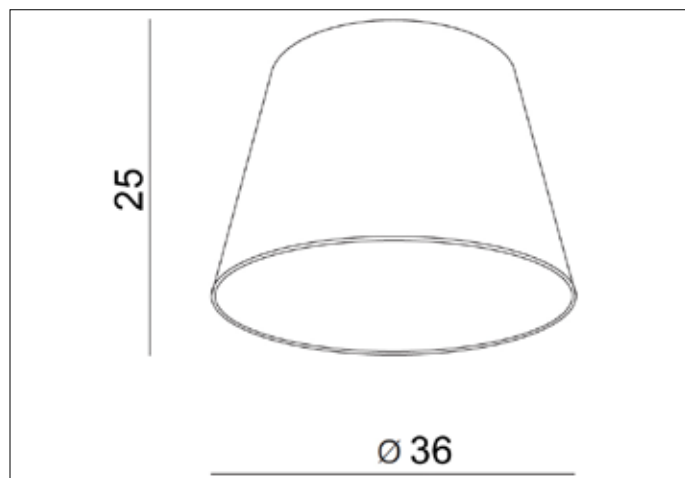

## Dimensions height / width / length [cm] Product Specifications

Product	25 x 36 x N/A
Mounting inlet:	N/A x N/A x N/A
Ceiling base:	N/A x N/A x N/A
Shades	25 x 36 x N/A

Line	DECORATIVE
Type	Shade
Type of track	N/A
Colour	White
Material	Fabric / Metal
Light source	1
Type of socket	N/A
Lumens	N/A
Kelvins	N/A
Beam angle	N/A
Dimmable	N/A
CCT	N/A
RGB	N/A
RA	N/A
App remote control	N/A
Remote control	N/A
Voltage	N/AV
Power	N/A
Switch location	N/A
Protection class	N/A
Tilt	N/A
Rotation	N/A

## Shipping info height / width / length [cm]

BOX 1:	29 x 38 x 38
BOX 2:	N/A x N/A x N/A
BOX 3:	N/A x N/A x N/A
Net weight [kg]	0,9
Gross weight [kg]	1