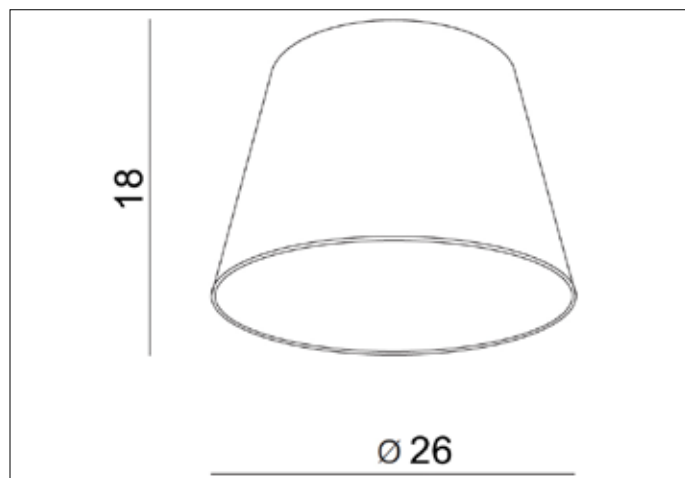

AZzardo[®]
LIGHTING

SHADE ZF 26 WHITE
AZ2602, EAN 5901238426028

Dimensions height / width / length [cm] Product Specifications

Product	18 x 26 x N/A
Mounting inlet:	N/A x N/A x N/A
Ceiling base:	N/A x N/A x N/A
Shades	18 x 26 x N/A

Line	DECORATIVE
Type	Shade
Type of track	N/A
Colour	White
Material	Fabric / Metal
Light source	1
Type of socket	N/A
Lumens	N/A
Kelvins	N/A
Beam angle	N/A
Dimmable	N/A
CCT	N/A
RGB	N/A
RA	N/A
App remote control	N/A
Remote control	N/A
Voltage	N/AV
Power	N/A
Switch location	N/A
Protection class	N/A
Tilt	N/A
Rotation	N/A

Shipping info height / width / length [cm]

BOX 1:	26 x 28 x 28
BOX 2:	N/A x N/A x N/A
BOX 3:	N/A x N/A x N/A
Net weight [kg]	0,5
Gross weight [kg]	0,55

Energy efficiency

N/A

Azzardo Sp. z o.o.
ul. Strzeszyńska 33 60-479 Poznań,
NIP: 929-185-75-07