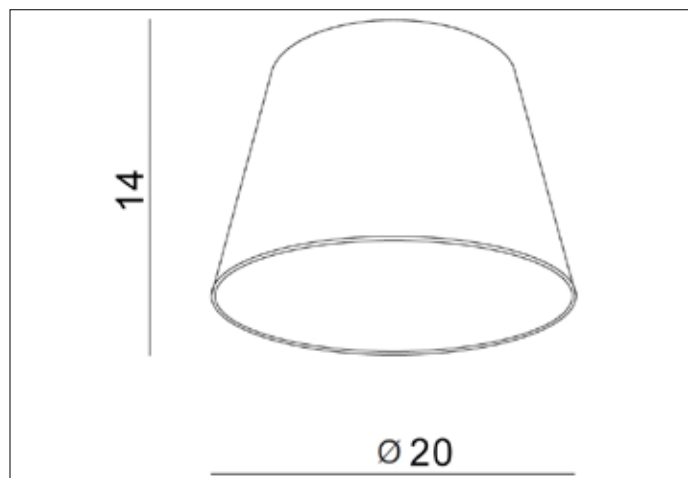

AZzardo[®]
LIGHTING

SHADE ZF 20 WHITE
AZ2599, EAN 5901238425991

Dimensions height / width / length [cm] Product Specifications

Product	14 x 20 x N/A
Mounting inlet:	N/A x N/A x N/A
Ceiling base:	N/A x N/A x N/A
Shades	14 x 20 x N/A

Line	DECORATIVE
Type	Shade
Type of track	N/A
Colour	White
Material	Fabric / Metal
Light source	1
Type of socket	N/A
Lumens	N/A
Kelvins	N/A
Beam angle	N/A
Dimmable	N/A
CCT	N/A
RGB	N/A
RA	N/A
App remote control	N/A
Remote control	N/A
Voltage	N/AV
Power	N/A
Switch location	N/A
Protection class	N/A
Tilt	N/A
Rotation	N/A

Shipping info height / width / length [cm]

BOX 1:	18 x 24 x 24
BOX 2:	N/A x N/A x N/A
BOX 3:	N/A x N/A x N/A
Net weight [kg]	0,35
Gross weight [kg]	0,4

Energy efficiency

N/A

Azzardo Sp. z o.o.
ul. Strzeszyńska 33 60-479 Poznań,
NIP: 929-185-75-07