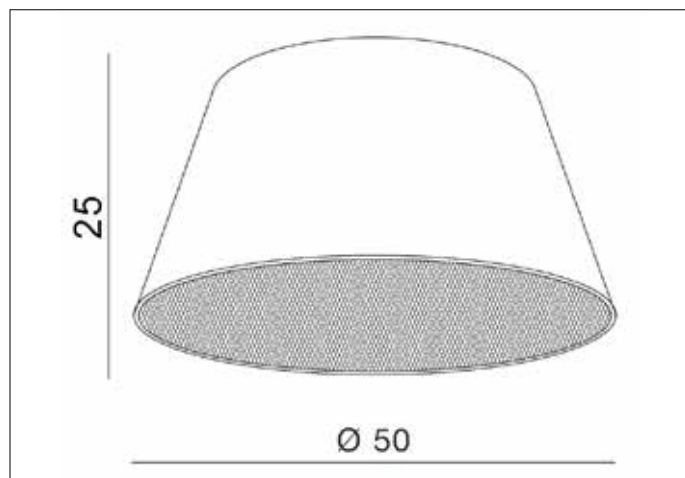

**AZzardo**<sup>®</sup>  
LIGHTING

SHADE NF 50 GREY  
AZ2591, EAN 5901238425915

## Dimensions height / width / length [cm] Product Specifications

Product	25 x 50 x N/A
Mounting inlet:	N/A x N/A x N/A
Ceiling base:	N/A x N/A x N/A
Shades	25 x 50 x N/A

Line	DECORATIVE
Type	Shade
Type of track	N/A
Colour	Grey
Material	Fabric / Metal
Light source	1
Type of socket	N/A
Lumens	N/A
Kelvins	N/A
Beam angle	N/A
Dimmable	N/A
CCT	N/A
RGB	N/A
RA	N/A
App remote control	N/A
Remote control	N/A
Voltage	N/AV
Power	N/A
Switch location	N/A
Protection class	N/A
Tilt	N/A
Rotation	N/A

## Shipping info height / width / length [cm]

BOX 1:	30 x 53 x 53
BOX 2:	N/A x N/A x N/A
BOX 3:	N/A x N/A x N/A
Net weight [kg]	2
Gross weight [kg]	2,2