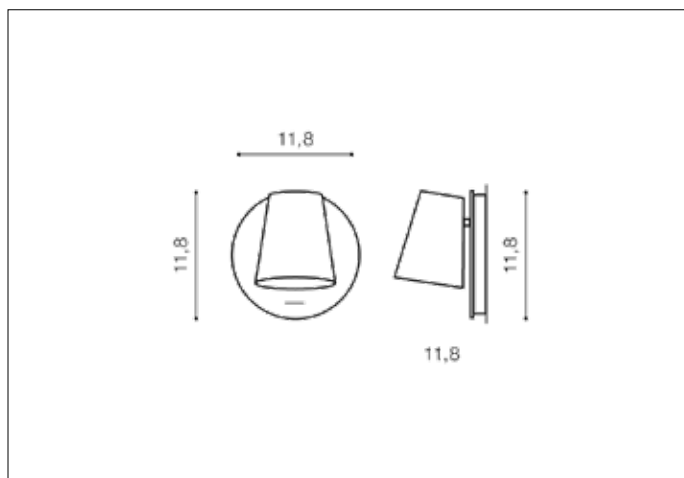

AZzardo[®]
LIGHTING

RAMONA 1 SWITCH BLACK
AZ2565, EAN 5901238425656

Dimensions height / width / length [cm] Product Specifications

Product	11,8 x 11,8 x 11,8
Mounting inlet:	N/A x N/A x N/A
Ceiling base:	N/A x N/A x N/A
Shades	6,5 x 9 x N/A

Line	TECHNICAL
Type	Wall
Type of track	N/A
Colour	Black
Material	Aluminium
Light source	1
Type of socket	LED INTEGRATED
Lumens	500
Kelvins	3000
Beam angle	N/A
Dimmable	N/A
CCT	N/A
RGB	N/A
RA	N/A
App remote control	N/A
Remote control	N/A
Voltage	230V
Power	6W
Switch location	On the base
Protection class	IP20
Tilt	N/A
Rotation	175°

Shipping info height / width / length [cm]

BOX 1:	12 x 13,5 x 13,5
BOX 2:	N/A x N/A x N/A
BOX 3:	N/A x N/A x N/A
Net weight [kg]	0,42
Gross weight [kg]	0,5

Energy efficiency

Azzardo Sp. z o.o.
ul. Strzeszyńska 33 60-479 Poznań,
NIP: 929-185-75-07