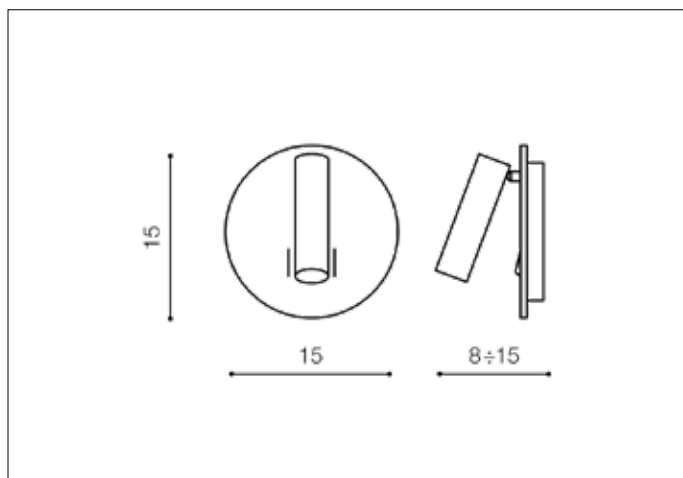

AZzardo[®]
LIGHTING

FARO SATIN NICKEL
AZ2552, EAN 5901238425526

Dimensions height / width / length [cm] Product Specifications

Product	15 x 15 x 8 ~ 15
Mounting inlet:	N/A x N/A x N/A
Ceiling base:	N/A x N/A x N/A
Shades	9,7 x 2,4 x N/A

Line	TECHNICAL
Type	Wall
Type of track	N/A
Colour	Satin Nickel
Material	Aluminium / Metal
Light source	1
Type of socket	LED INTEGRATED
Lumens	420 ~ 250
Kelvins	3000
Beam angle	N/A
Dimmable	N/A
CCT	N/A
RGB	N/A
RA	N/A
App remote control	N/A
Remote control	N/A
Voltage	230V
Power	3 ~ 6W
Switch location	On the base
Protection class	IP20
Tilt	90°
Rotation	340°

Shipping info height / width / length [cm]

BOX 1:	9,5 x 17 x 17
BOX 2:	N/A x N/A x N/A
BOX 3:	N/A x N/A x N/A
Net weight [kg]	0,6
Gross weight [kg]	0,7

Energy efficiency

Azzardo Sp. z o.o.
ul. Strzeszyńska 33 60-479 Poznań,
NIP: 929-185-75-07