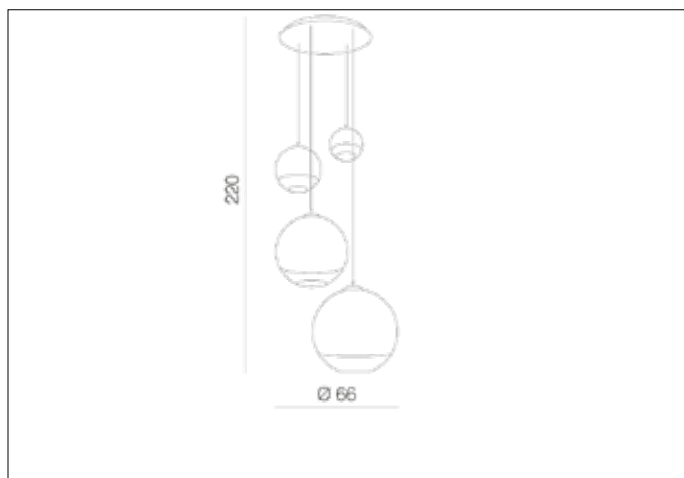

**AZzardo**<sup>®</sup>  
 LIGHTING

 SILVER BALL 4  
 AZ2531, EAN 5901238425311

**Dimensions** height / width / length [cm] **Product Specifications**

Product	220 x 66 x N/A
Mounting inlet:	N/A x N/A x N/A
Ceiling base:	3 x 33 x N/A
Shades	16 ~ 22 ~ 31 ~ 37 x 18 ~ 25 ~ 35 ~ 40 x N/A

**Shipping info** height / width / length [cm]

BOX 1:	72 x 46 x 70
BOX 2:	N/A x N/A x N/A
BOX 3:	N/A x N/A x N/A
Net weight [kg]	7,7
Gross weight [kg]	8,5

**Energy efficiency**

Azzardo Sp. z o.o.  
 ul. Strzeszyńska 33 60-479 Poznań,  
 NIP: 929-185-75-07

[www.azzardolighting.com](http://www.azzardolighting.com)

Line	DECORATIVE
Type	Pendant
Type of track	N/A
Colour	Chrome
Material	Glass / Metal
Light source	4
Type of socket	E27
Lumens	N/A
Kelvins	N/A
Beam angle	N/A
Dimmable	N/A
CCT	N/A
RGB	N/A
RA	N/A
App remote control	N/A
Remote control	N/A
Voltage	230V
Power	max LED 60W
Switch location	N/A
Protection class	IP20
Tilt	N/A
Rotation	N/A