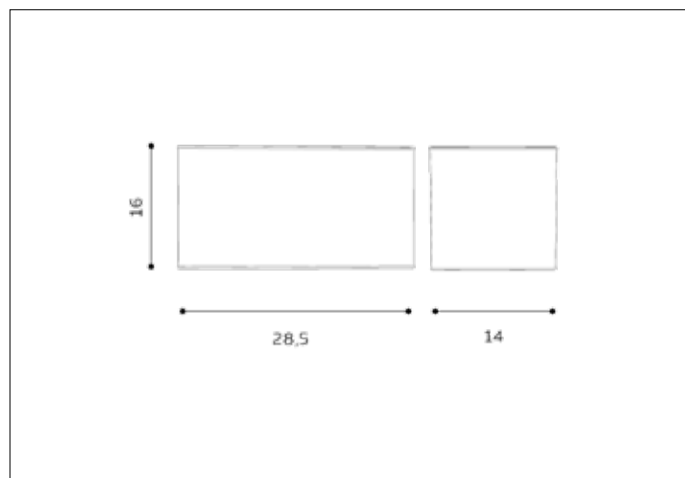

AZzardo[®]
LIGHTING

AMADEO SHADE SQUARE WHITE
AZ2420, EAN 5901238424208

Dimensions height / width / length [cm] Product Specifications

Product	16 x 28,5 x 14
Mounting inlet:	N/A x N/A x N/A
Ceiling base:	N/A x N/A x N/A
Shades	16 x 28,5 x 14

Shipping info height / width / length [cm]

BOX 1:	19 x 30,5 x 17
BOX 2:	N/A x N/A x N/A
BOX 3:	N/A x N/A x N/A
Net weight [kg]	0,21
Gross weight [kg]	0,43

Energy efficiency

Azzardo Sp. z o.o.
ul. Strzeszyńska 33 60-479 Poznań,
NIP: 929-185-75-07