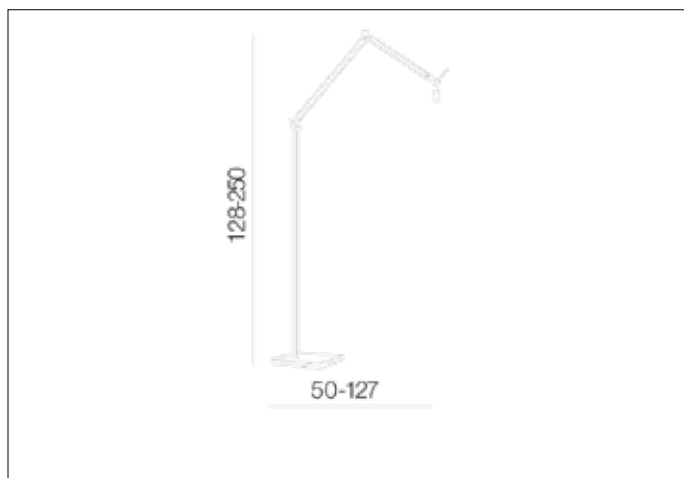

AZzardo[®]
LIGHTING

ZYTA FLOOR LAMPBODY ALU
AZ2310, EAN 5901238423102

Dimensions height / width / length [cm] Product Specifications

Product	128 ~ 250 x 21 x 30 ~ 127
Mounting inlet:	N/A x N/A x N/A
Ceiling base:	N/A x N/A x N/A
Shades	N/A x N/A x N/A

Line	DECORATIVE
Type	Floor / Lampbody
Type of track	N/A
Colour	Aluminium
Material	Metal
Light source	1
Type of socket	E27
Lumens	N/A
Kelvins	N/A
Beam angle	N/A
Dimmable	N/A
CCT	N/A
RGB	N/A
RA	N/A
App remote control	N/A
Remote control	N/A
Voltage	230V
Power	max LED 60W
Switch location	On the lampholder
Protection class	IP20
Tilt	90°
Rotation	N/A

Shipping info height / width / length [cm]

BOX 1:	15 x 132 x 29
BOX 2:	N/A x N/A x N/A
BOX 3:	N/A x N/A x N/A
Net weight [kg]	14,7
Gross weight [kg]	16,4

Energy efficiency

N/A

Azzardo Sp. z o.o.
ul. Strzeszyńska 33 60-479 Poznań,
NIP: 929-185-75-07