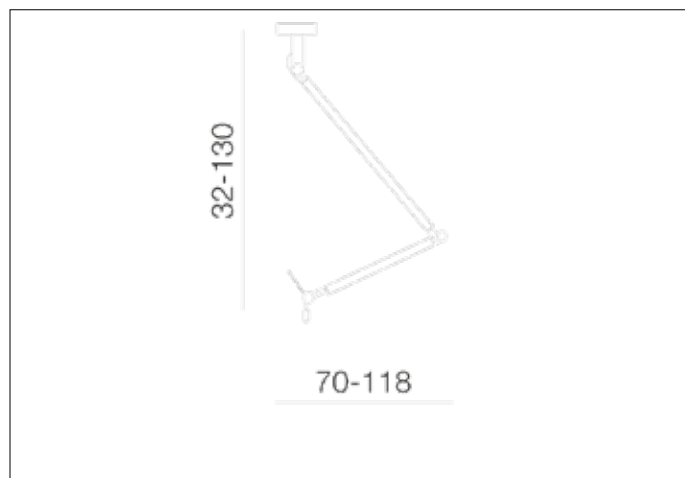

AZzardo[®]
LIGHTING

ZYTA S PENDANT LAMPBODY ALU
AZ2298, EAN 5901238422983

Dimensions height / width / length [cm] Product Specifications

Product	32 ~ 130 x 70 ~ 118 x 70 ~ 118
Mounting inlet:	N/A x N/A x N/A
Ceiling base:	2,5 x 12 x N/A
Shades	N/A x N/A x N/A

Line	DECORATIVE
Type	Pendant / Lam- pbody
Type of track	N/A
Colour	Aluminium
Material	Metal
Light source	1
Type of socket	E27
Lumens	N/A
Kelvins	N/A
Beam angle	N/A
Dimmable	N/A
CCT	N/A
RGB	N/A
RA	N/A
App remote control	N/A
Remote control	N/A
Voltage	230V
Power	max LED 60W
Switch location	N/A
Protection class	IP20
Tilt	180°
Rotation	360°

Shipping info height / width / length [cm]

BOX 1:	14 x 73 x 13
BOX 2:	N/A x N/A x N/A
BOX 3:	N/A x N/A x N/A
Net weight [kg]	2,2
Gross weight [kg]	2,4

Energy efficiency

N/A

Azzardo Sp. z o.o.
ul. Strzeszyńska 33 60-479 Poznań,
NIP: 929-185-75-07