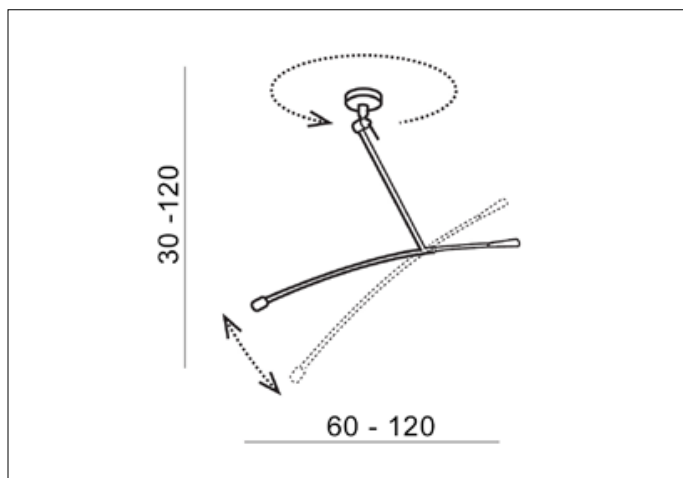

**AZzardo**<sup>®</sup>  
LIGHTING

BARCELONA LAMPBODY  
AZ2288, EAN 5901238422884

## Dimensions height / width / length [cm] Product Specifications

|                 |                           |
|-----------------|---------------------------|
| Product         | 30 ~ 120 x 60 ~ 120 x N/A |
| Mounting inlet: | N/A x N/A x N/A           |
| Ceiling base:   | 2,5 x 12 x N/A            |
| Shades          | N/A x N/A x N/A           |

## Shipping info height / width / length [cm]

|                   |                 |
|-------------------|-----------------|
| BOX 1:            | 17 x 15 x 114   |
| BOX 2:            | N/A x N/A x N/A |
| BOX 3:            | N/A x N/A x N/A |
| Net weight [kg]   | 2,5             |
| Gross weight [kg] | 3               |