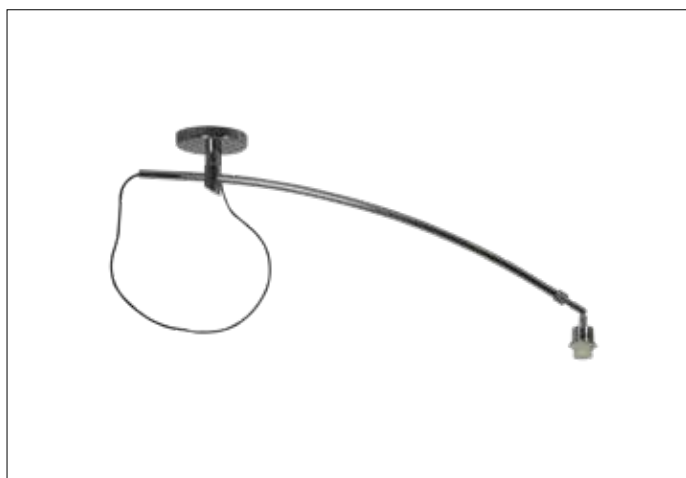

**AZzardo**<sup>®</sup>  
LIGHTING

SELENA 2 LAMPBODY  
AZ2284, EAN 5901238422846

## Dimensions height / width / length [cm] Product Specifications

Product	55 ~ 120 x 15 x 105 ~ 170
Mounting inlet:	N/A x N/A x N/A
Ceiling base:	2,5 x 15 x N/A
Shades	N/A x N/A x N/A

Line	DECORATIVE
Type	Pendant / Lam- pbody
Type of track	N/A
Colour	Chrome
Material	Metal / Acryl
Light source	1
Type of socket	E27
Lumens	N/A
Kelvins	N/A
Beam angle	N/A
Dimmable	N/A
CCT	N/A
RGB	N/A
RA	N/A
App remote control	N/A
Remote control	N/A
Voltage	230V
Power	max LED 60W
Switch location	N/A
Protection class	IP20
Tilt	N/A
Rotation	340°