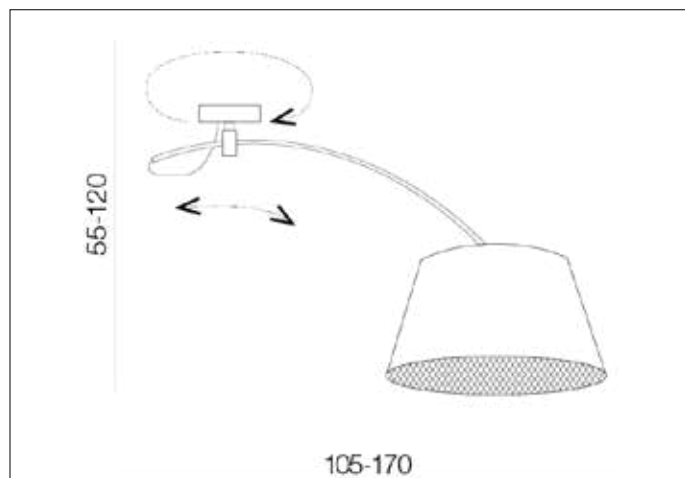

**AZzardo**<sup>®</sup>  
LIGHTING

SELENA 2 LAMPBODY  
AZ2284, EAN 5901238422846

## Dimensions height / width / length [cm] Product Specifications

Product	55 ~ 120 x 15 x 105 ~ 170
Mounting inlet:	N/A x N/A x N/A
Ceiling base:	2,5 x 15 x N/A
Shades	N/A x N/A x N/A

Line	DECORATIVE
Type	Pendant / Lam- pbody
Type of track	N/A
Colour	Chrome
Material	Metal / Acryl
Light source	1
Type of socket	E27
Lumens	N/A
Kelvins	N/A
Beam angle	N/A
Dimmable	N/A
CCT	N/A
RGB	N/A
RA	N/A
App remote control	N/A
Remote control	N/A
Voltage	230V
Power	max LED 60W
Switch location	N/A
Protection class	IP20
Tilt	N/A
Rotation	340°

## Shipping info height / width / length [cm]

BOX 1:	21 x 17 x 112
BOX 2:	N/A x N/A x N/A
BOX 3:	N/A x N/A x N/A
Net weight [kg]	2,3
Gross weight [kg]	2,7