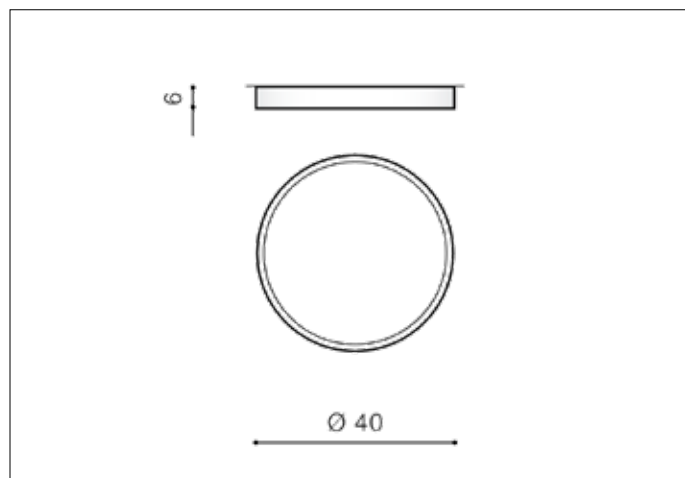

AZzardo[®]
LIGHTING

MONZA R 40 3000K WH
AZ2265, EAN 5901238422655

Dimensions height / width / length [cm] Product Specifications

Product	6 x 40 x N/A
Mounting inlet:	N/A x N/A x N/A
Ceiling base:	N/A x N/A x N/A
Shades	N/A x N/A x N/A

Line	TECHNICAL
Type	Exposed Downlight
Type of track	N/A
Colour	White
Material	Aluminium / Acryl
Light source	1
Type of socket	LED INTEGRATED
Lumens	4000
Kelvins	3000
Beam angle	112°
Dimmable	N/A
CCT	N/A
RGB	N/A
RA	? 90
App remote control	N/A
Remote control	N/A
Voltage	230V
Power	44W
Switch location	N/A
Protection class	IP20
Tilt	N/A
Rotation	N/A

Shipping info height / width / length [cm]

BOX 1:	7,2 x 43 x 43
BOX 2:	N/A x N/A x N/A
BOX 3:	N/A x N/A x N/A
Net weight [kg]	1,4
Gross weight [kg]	1,6

Energy efficiency

Azzardo Sp. z o.o.
ul. Strzeszyńska 33 60-479 Poznań,
NIP: 929-185-75-07