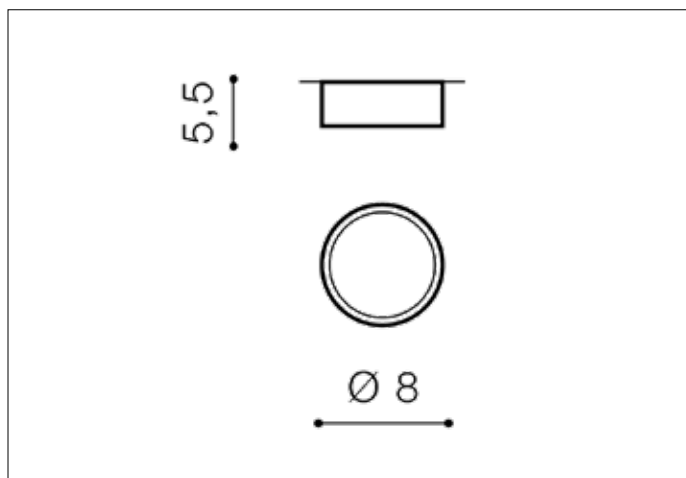

## Dimensions height / width / length [cm] Product Specifications

Product	5,5 x 8 x N/A
Mounting inlet:	N/A x N/A x N/A
Ceiling base:	N/A x N/A x N/A
Shades	N/A x N/A x N/A

Line	TECHNICAL
Type	Exposed Downlight
Type of track	N/A
Colour	White
Material	Aluminium / Acryl
Light source	1
Type of socket	LED INTEGRATED
Lumens	220
Kelvins	3000
Beam angle	107°
Dimmable	N/A
CCT	N/A
RGB	N/A
RA	? 90
App remote control	N/A
Remote control	N/A
Voltage	230V
Power	5W
Switch location	N/A
Protection class	IP20
Tilt	N/A
Rotation	N/A

## Shipping info height / width / length [cm]

BOX 1:	6,5 x 9 x 9
BOX 2:	N/A x N/A x N/A
BOX 3:	N/A x N/A x N/A
Net weight [kg]	0,15
Gross weight [kg]	0,2