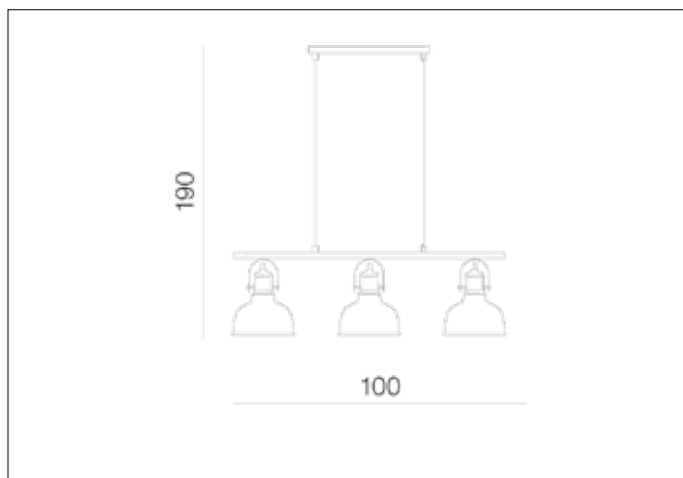

AZzardo[®]
LIGHTING

DARLING 3 LINE BLACK
AZ2144, EAN 5901238421443

Dimensions height / width / length [cm] Product Specifications

Product	190 x 100 x 22
Mounting inlet:	N/A x N/A x N/A
Ceiling base:	2,5 x 58 x 6
Shades	14,5 x 22 x N/A

Line	DECORATIVE
Type	Pendant
Type of track	N/A
Colour	Black
Material	Metal
Light source	3
Type of socket	E27
Lumens	N/A
Kelvins	N/A
Beam angle	N/A
Dimmable	N/A
CCT	N/A
RGB	N/A
RA	N/A
App remote control	N/A
Remote control	N/A
Voltage	230V
Power	max LED 40W
Switch location	N/A
Protection class	IP20
Tilt	N/A
Rotation	N/A

Shipping info height / width / length [cm]

BOX 1:	21 x 94 x 31
BOX 2:	N/A x N/A x N/A
BOX 3:	N/A x N/A x N/A
Net weight [kg]	4
Gross weight [kg]	4,4

Energy efficiency

N/A

Azzardo Sp. z o.o.
ul. Strzeszyńska 33 60-479 Poznań,
NIP: 929-185-75-07