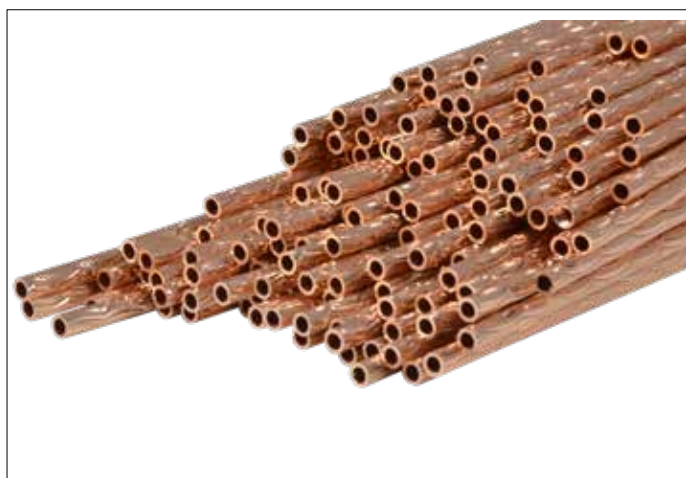

AZzardo[®]
LIGHTING

SIRIUS 90 STICK CO
AZ2120, EAN 5901238421207

Dimensions height / width / length [cm] Product Specifications

Product	40 x 0,6 x N/A
Mounting inlet:	N/A x N/A x N/A
Ceiling base:	N/A x N/A x N/A
Shades	N/A x N/A x N/A

Line	DECORATIVE
Type	Component
Type of track	N/A
Colour	Copper
Material	Aluminium
Light source	N/A
Type of socket	N/A
Lumens	N/A
Kelvins	N/A
Beam angle	N/A
Dimmable	N/A
CCT	N/A
RGB	N/A
RA	N/A
App remote control	N/A
Remote control	N/A
Voltage	N/AV
Power	N/A
Switch location	N/A
Protection class	N/A
Tilt	N/A
Rotation	N/A