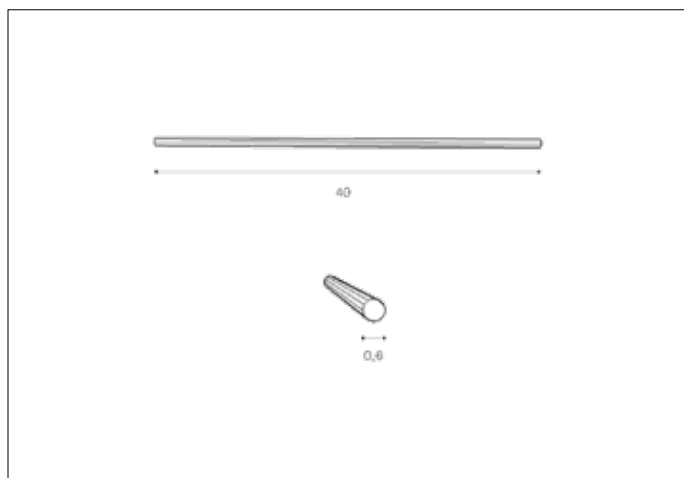

AZzardo[®]
LIGHTING

SIRIUS 90 STICK CO
AZ2120, EAN 5901238421207

Dimensions height / width / length [cm] Product Specifications

Product	40 x 0,6 x N/A
Mounting inlet:	N/A x N/A x N/A
Ceiling base:	N/A x N/A x N/A
Shades	N/A x N/A x N/A

Line	DECORATIVE
Type	Component
Type of track	N/A
Colour	Copper
Material	Aluminium
Light source	N/A
Type of socket	N/A
Lumens	N/A
Kelvins	N/A
Beam angle	N/A
Dimmable	N/A
CCT	N/A
RGB	N/A
RA	N/A
App remote control	N/A
Remote control	N/A
Voltage	N/AV
Power	N/A
Switch location	N/A
Protection class	N/A
Tilt	N/A
Rotation	N/A

Shipping info height / width / length [cm]

BOX 1:	43 x 8 x 8,5
BOX 2:	N/A x N/A x N/A
BOX 3:	N/A x N/A x N/A
Net weight [kg]	1,6
Gross weight [kg]	1,8

Energy efficiency

Azzardo Sp. z o.o.
ul. Strzeszyńska 33 60-479 Poznań,
NIP: 929-185-75-07