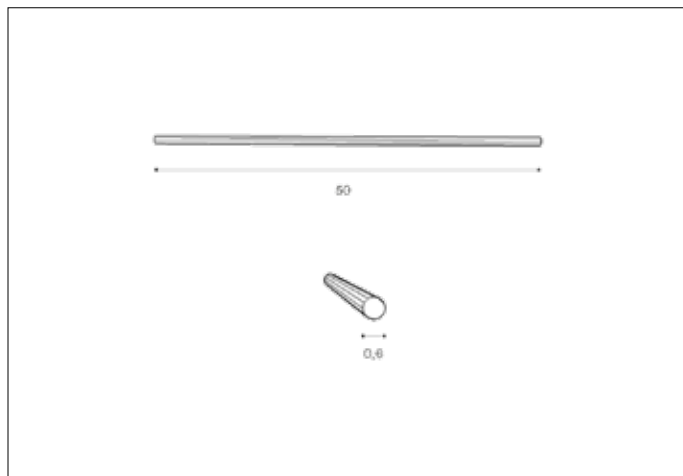

AZzardo[®]
LIGHTING

SIRIUS 110 STICK CH
AZ2117, EAN 5901238421177

Dimensions height / width / length [cm] Product Specifications

Product	50 x 0,6 x N/A
Mounting inlet:	N/A x N/A x N/A
Ceiling base:	N/A x N/A x N/A
Shades	N/A x N/A x N/A

Line	DECORATIVE
Type	Component
Type of track	N/A
Colour	Chrome
Material	Aluminium
Light source	N/A
Type of socket	N/A
Lumens	N/A
Kelvins	N/A
Beam angle	N/A
Dimmable	N/A
CCT	N/A
RGB	N/A
RA	N/A
App remote control	N/A
Remote control	N/A
Voltage	N/AV
Power	N/A
Switch location	N/A
Protection class	N/A
Tilt	N/A
Rotation	N/A

Shipping info height / width / length [cm]

BOX 1:	53 x 8 x 8,5
BOX 2:	N/A x N/A x N/A
BOX 3:	N/A x N/A x N/A
Net weight [kg]	2
Gross weight [kg]	2,2

Energy efficiency

Azzardo Sp. z o.o.
ul. Strzeszyńska 33 60-479 Poznań,
NIP: 929-185-75-07