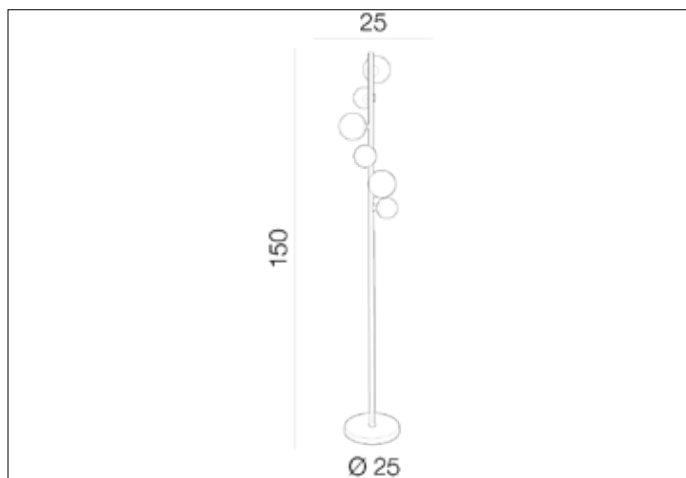

AZzardo[®]
LIGHTING

SYBILLA 6 FLOOR
AZ2101, EAN 5901238421016

Dimensions height / width / length [cm] Product Specifications

Product	152 x 25 x N/A
Mounting inlet:	N/A x N/A x N/A
Ceiling base:	N/A x N/A x N/A
Shades	3x 8 ~ 3x 10 x 3x 8 ~ 3x 10 x N/A

Shipping info height / width / length [cm]

BOX 1:	29 x 63 x 28
BOX 2:	N/A x N/A x N/A
BOX 3:	N/A x N/A x N/A
Net weight [kg]	5,5
Gross weight [kg]	6,2

Energy efficiency

N/A

Azzardo Sp. z o.o.
ul. Strzeszyńska 33 60-479 Poznań,
NIP: 929-185-75-07

www.azzardolighting.com

Line	DECORATIVE
Type	Floor
Type of track	N/A
Colour	White / Chrome
Material	Glass / Metal
Light source	6
Type of socket	G9
Lumens	N/A
Kelvins	N/A
Beam angle	N/A
Dimmable	N/A
CCT	N/A
RGB	N/A
RA	N/A
App remote control	N/A
Remote control	N/A
Voltage	230V
Power	max LED 36W
Switch location	On the wire
Protection class	IP20
Tilt	N/A
Rotation	N/A