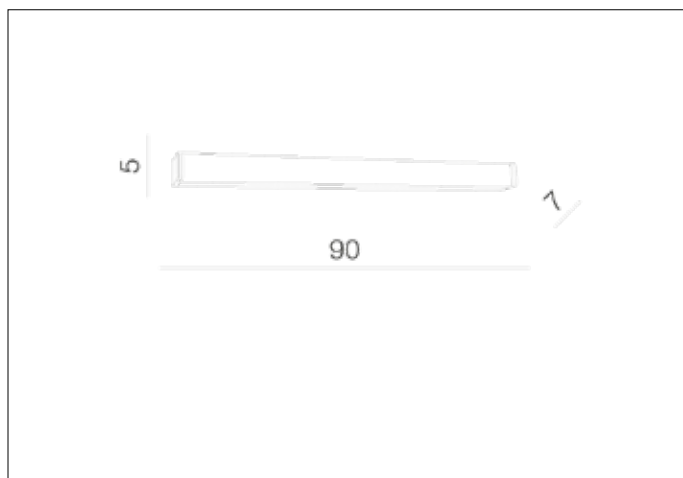

AZzardo[®]
LIGHTING

PETER 90 4000 CHROME
AZ2089, EAN 5901238420897

Dimensions height / width / length [cm] Product Specifications

Product	5 x 90 x 7
Mounting inlet:	N/A x N/A x N/A
Ceiling base:	N/A x N/A x N/A
Shades	N/A x N/A x N/A

Line	DECORATIVE
Type	Wall
Type of track	N/A
Colour	Chrome
Material	Aluminium / PC
Light source	1
Type of socket	LED INTEGRATED
Lumens	1315
Kelvins	4000
Beam angle	N/A
Dimmable	N/A
CCT	N/A
RGB	N/A
RA	N/A
App remote control	N/A
Remote control	N/A
Voltage	230V
Power	18W
Switch location	N/A
Protection class	IP44
Tilt	N/A
Rotation	N/A

Shipping info height / width / length [cm]

BOX 1:	10,5 x 95 x 8,5
BOX 2:	N/A x N/A x N/A
BOX 3:	N/A x N/A x N/A
Net weight [kg]	1,5
Gross weight [kg]	1,7

Energy efficiency

Azzardo Sp. z o.o.
ul. Strzeszyńska 33 60-479 Poznań,
NIP: 929-185-75-07